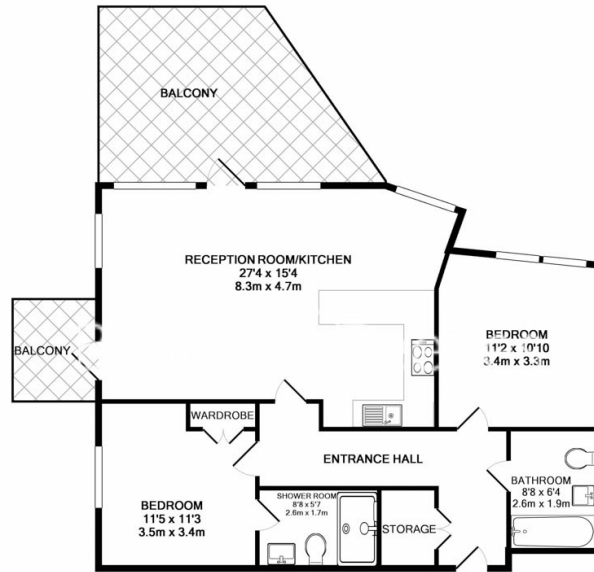

Admiralty House, London Dock, Vaughan Way, E1W

www.benhams.com

£900 per week, £3,900 per month + fees

London branches open six days a week Mon - Sat

Canary Wharf | City | Colindale | Dartmouth Park | Ealing | Fulham
Hammersmith | Hampstead | Highgate | Hyde Park | Kensington | Kew
Knightsbridge | Nine Elms | Shoreditch | Southall | Surrey Quays
Wapping | Wembley | White City | Woolwich

International offices

China | Hong Kong SAR | India | Indonesia | Qatar | Malaysia | Middle East | Pakistan
Singapore | South Africa | Thailand | Turkey