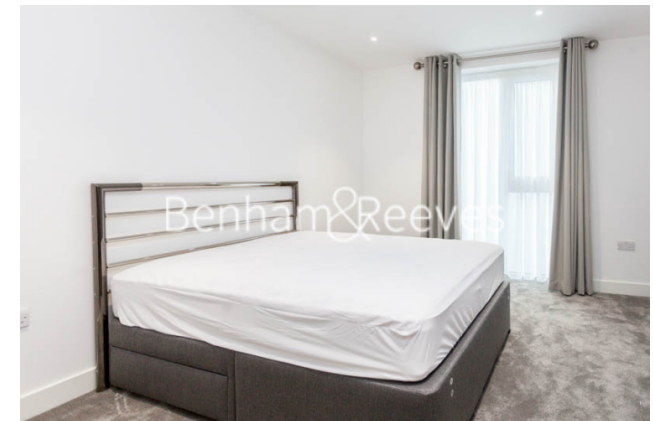

2 Bedrooms   2 Bathrooms   Furnished

TAILORED TWO BEDROOM apartment WITH LARGE PRIVATE BALCONY situated within the PRESTIGIOUS London Dock development. Located in Wapping you're within SHORT WALK of the City and EASY REACH of Canary Wharf

Please [click here](#) for full detail

Property features

Luxury two bedroom apartment | Bespoke bathroom & en-suite | Fitted kitchen with siemens appliances | Large bright reception & balcony | Wooden floors & floor to ceiling windows | EPC-B | Zonal controlled comfort cooling & mood light settings | 24 hr concierge, pool, spa, gym, cinema, squash courts | Minutes From St Katherines Docks & Tower Bridge | Tower Hill Station (Circle & District) & Tower Gateway (Dlr)

For more information about this property,
please call our Wapping branch on

020 7680 8900

Redress & Client Money Protection :

Benham and Reeves are members of The Property Ombudsman redress scheme and have Client Money protection with ARLA Propertymark. You can find more information on our website at <https://www.benhams.com/membership/>

Benham & Reeves