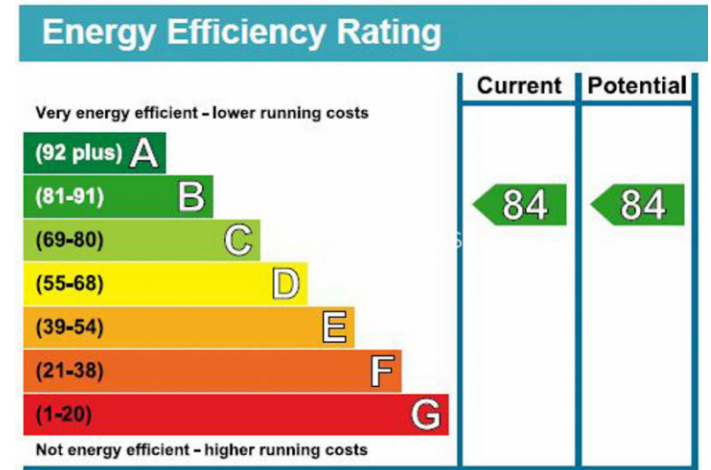

Admiralty House, London Dock, Vaughan Way, E1W

www.benhams.com

£900 per week, £3,900 per month + fees

London branches open six days a week Mon - Sat

Canary Wharf | City | Colindale | Dartmouth Park | Ealing | Fulham
Hammersmith | Hampstead | Highgate | Hyde Park | Kensington | Kew
Knightsbridge | Nine Elms | Shoreditch | Southall | Surrey Quays
Wapping | Wembley | White City | Woolwich

International offices

China | Hong Kong SAR | India | Indonesia | Qatar | Malaysia | Middle East | Pakistan
Singapore | South Africa | Thailand | Turkey