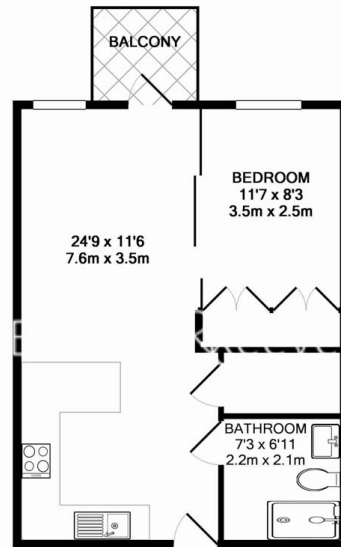

Vaughan Way, London Dock, E1W

£638 per week, £2,765 per month + fees

www.benhams.com