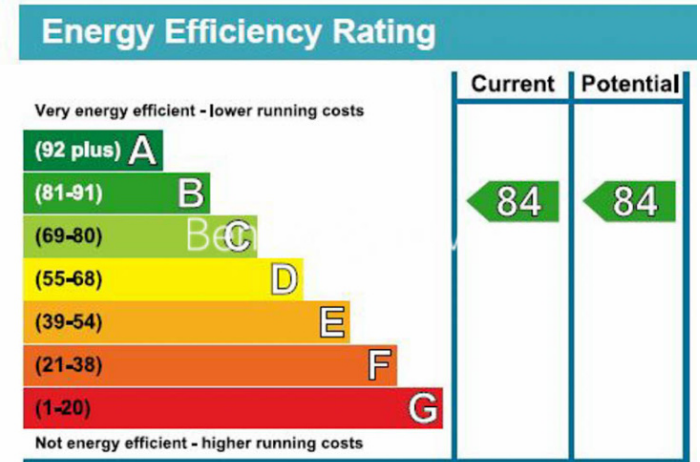

Vaughan Way, London Dock, E1W

£638 per week, £2,765 per month + fees

www.benhams.com