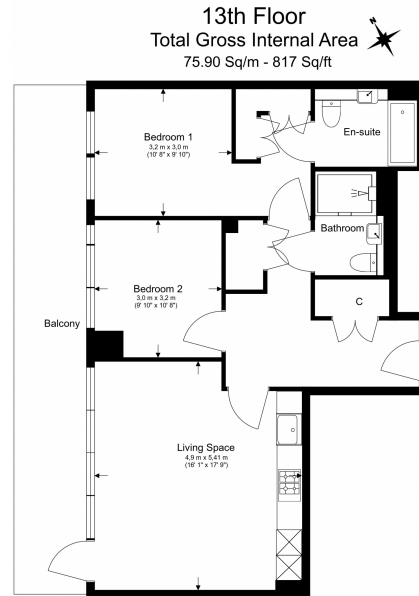

Merino Gardens, London Dock, E1W

£875 per week, £3,792 per month + fees

www.benhams.com

Score	Energy rating	Current	Potential
92+	A		
81-91	B	84 B	84 B
69-80	C		
55-68	D		
39-54	E		
21-38	F		
1-20	G		

London branches open six days a week Mon - Sat

Canary Wharf | City | Colindale | Dartmouth Park | Ealing | Fulham
Hammersmith | Hampstead | Highgate | Hyde Park | Kensington | Kew
Knightsbridge | Nine Elms | Shoreditch | Southall | Surrey Quays
Wapping | Wembley | White City | Woolwich

International offices

China | Hong Kong SAR | India | Indonesia | Qatar | Malaysia | Middle East | Pakistan
Singapore | South Africa | Thailand | Turkey