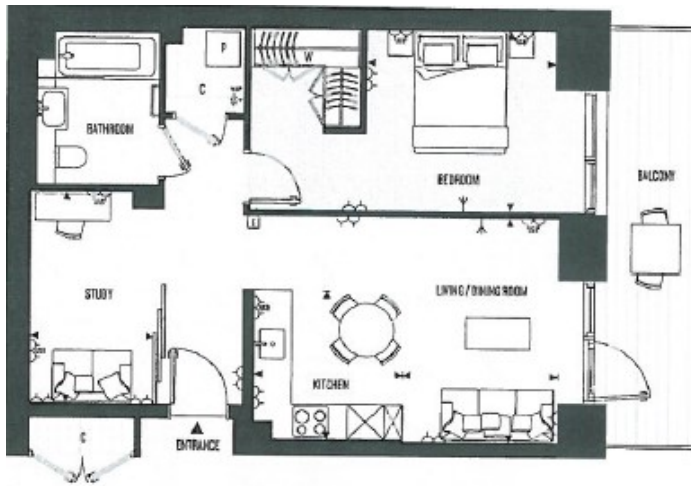

Cashmere Wharf, London Dock, E1W

£750 per week, £3,250 per month + fees

www.benhams.com