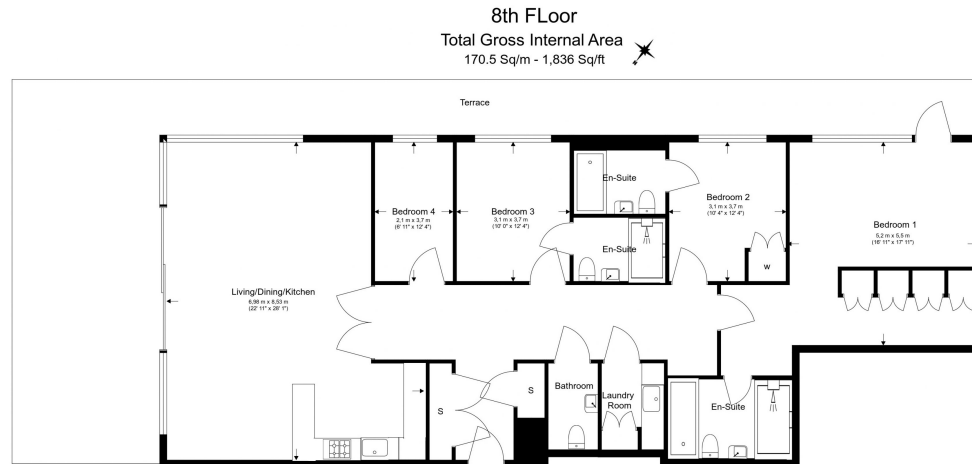

Merino Gardens, London Dock, Wapping, E1W

£1,846 per week, £7,999 per month + fees

www.benhams.com

Score	Energy rating	Current	Potential
92+	A		
81-91	B	86 | B	86 | B
69-80	C		
55-68	D		
39-54	E		
21-38	F		
1-20	G		

London branches open six days a week Mon - Sat

Canary Wharf | City | Colindale | Dartmouth Park | Ealing | Fulham
Hammersmith | Hampstead | Highgate | Hyde Park | Kensington | Kew
Knightsbridge | Nine Elms | Shoreditch | Southall | Surrey Quays
Wapping | Wembley | White City | Woolwich

International offices

China | Hong Kong SAR | India | Indonesia | Qatar | Malaysia | Middle East | Pakistan
Singapore | South Africa | Thailand | Turkey