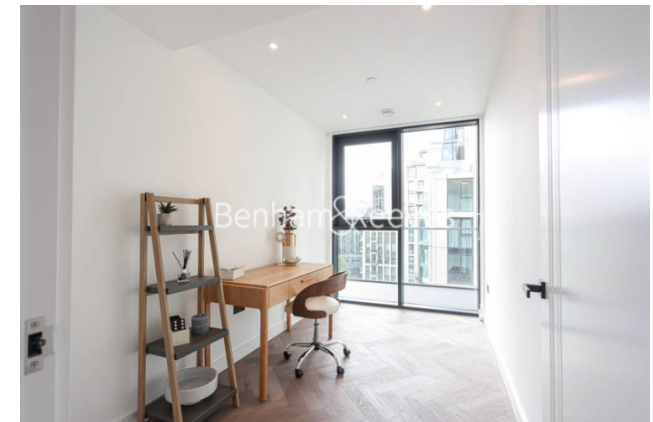

3 Bedrooms   3 Bathrooms   Furnished

A stunning luxury Penthouse apartment with a fantastic view of the London skyline, set in a desirable development with exclusive residents' health club moments from Tower Bridge.

Please [click here](#) for full detail

Property features

Luxury 3 Bed Penthouse Apartment | 2 Ensuites Bathroom And Family Shower Room | Additional Study Room | Large Terrace | 1679sqft | EPC-B | Double Aspect Windows In The Reception | Bright And Spacious Throughout | Walking Distance To The City, Shoreditch & Tower Bridge | Close To Tower Hill Underground, Tower Gateway DLR Station

For more information about this property,
please call our Wapping branch on

020 7680 8900

Redress & Client Money Protection :

Benham and Reeves are members of The Property Ombudsman redress scheme and have Client Money protection with ARLA Propertymark. You can find more information on our website at <https://www.benhams.com/membership/>

Benham & Reeves