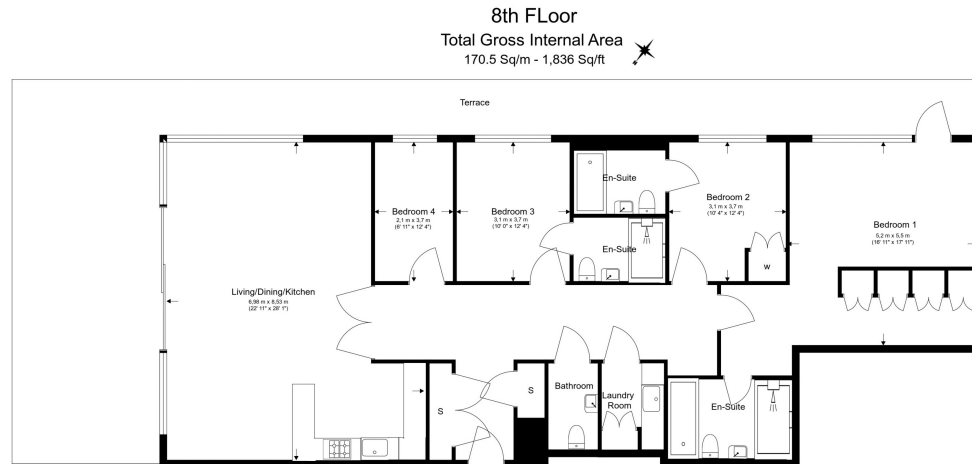

Merino Gardens, London Dock, Wapping, E1W

£1,615 per week, £6,998 per month + fees

www.benhams.com

Score	Energy rating	Current	Potential
92+	A		
81-91	B	86 | B	86 | B
69-80	C		
55-68	D		
39-54	E		
21-38	F		
1-20	G		

London branches open six days a week Mon - Sat

Canary Wharf | City | Colindale | Dartmouth Park | Ealing | Fulham
Hammersmith | Hampstead | Highgate | Hyde Park | Kensington | Kew
Knightsbridge | Nine Elms | Shoreditch | Southall | Surrey Quays
Wapping | Wembley | White City | Woolwich

International offices

China | Hong Kong SAR | India | Indonesia | Qatar | Malaysia | Middle East | Pakistan
Singapore | South Africa | Thailand | Turkey