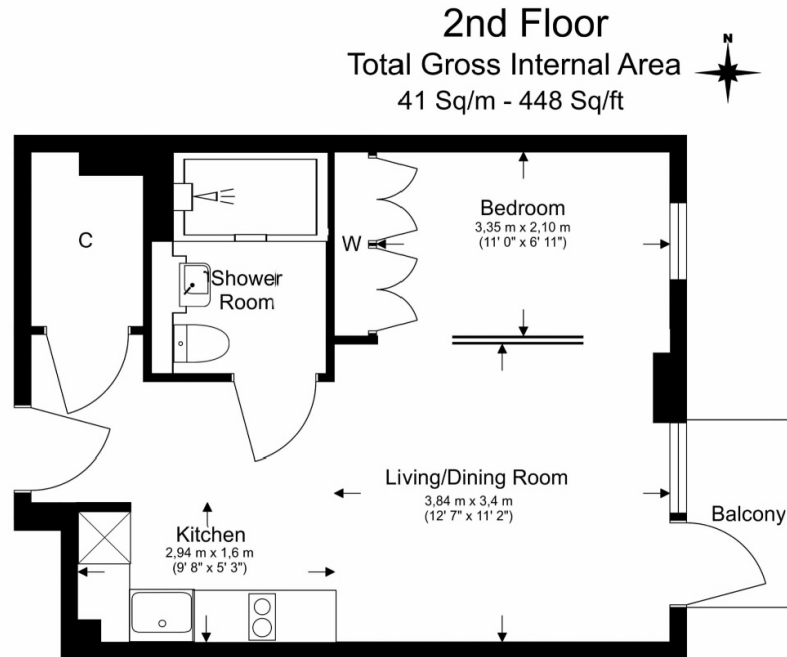

Merino Gardens, London Dock, E1W

£575 per week, £2,492 per month + fees

www.benhams.com

[See how to improve this property's energy efficiency.](#)

Score	Energy rating	Current	Potential
92+	A		
81-91	B	87 B	87 B
69-80	C		
55-68	D		
39-54	E		
21-38	F		
1-20	G		

London branches open six days a week Mon - Sat

Canary Wharf | City | Colindale | Dartmouth Park | Ealing | Fulham
Hammersmith | Hampstead | Highgate | Hyde Park | Kensington | Kew
Knightsbridge | Nine Elms | Shoreditch | Southall | Surrey Quays
Wapping | Wembley | White City | Woolwich

International offices

China | Hong Kong SAR | India | Indonesia | Qatar | Malaysia | Middle East | Pakistan
Singapore | South Africa | Thailand | Turkey

Benham & Reeves