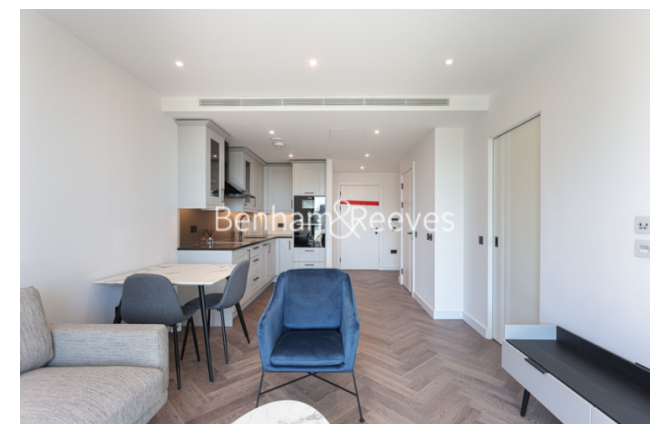

1 Bedroom   1 Bathroom   Furnished

Luxury Manhattan 1 bedroom apartment within the prestigious London Dock development in Wapping. Property benefits from excellent resident only amenities and is located within walking distance of The City and a short walk to the Underground, DLR and London Overground.

Please [click here](#) for full detail

Property features

Luxury 1 bed Apartment | Bright Open Plan Reception With Balcony | Bespoke Fitted Kitchen With Integrated Appliances | Well Equipped Sleeping Area | Bathroom With Underfloor Heating | EPC-B | Zonal controlled comfort cooling & mood light settings | 24 hr concierge, pool, spa, gym, cinema, squash courts | Minutes From St Katherines Docks & Tower Bridge | Tower Hill Station (Circle & District) & Tower Gateway (DLR)

For more information about this property,
please call our Wapping branch on

020 7680 8900

Redress & Client Money Protection :

Benham and Reeves are members of The Property Ombudsman redress scheme and have Client Money protection with ARLA Propertymark. You can find more information on our website at <https://www.benhams.com/membership/>

Benham & Reeves