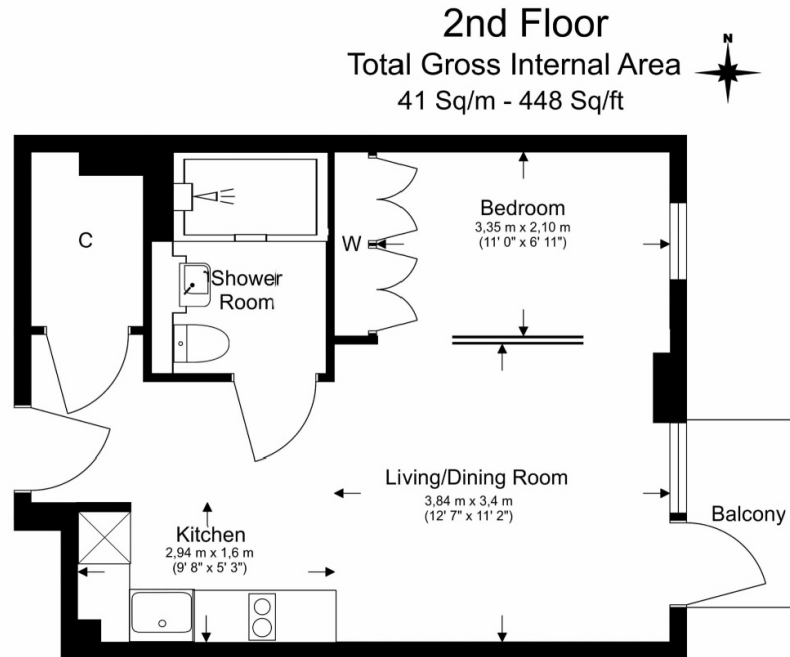

Merino Gardens, London Dock, E1W

£575 per week, £2,492 per month + fees

www.benhams.com

[See how to improve this property's energy efficiency.](#)

Score	Energy rating	Current	Potential
92+	A		
81-91	B	87 B	87 B
69-80	C		
55-68	D		
39-54	E		
21-38	F		
1-20	G		

London branches open six days a week Mon - Sat

Canary Wharf | City | Colindale | Dartmouth Park | Ealing | Fulham
Hammersmith | Hampstead | Highgate | Hyde Park | Kensington | Kew
Knightsbridge | Nine Elms | Shoreditch | Southall | Surrey Quays
Wapping | Wembley | White City | Woolwich

International offices

China | Hong Kong SAR | India | Indonesia | Qatar | Malaysia | Middle East | Pakistan
Singapore | South Africa | Thailand | Turkey

Benham & Reeves