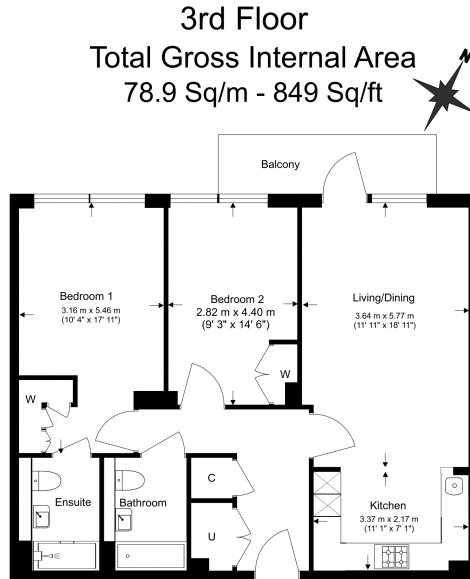

Westwood Building, Lockgate Road, SW6

£900 per week, £3,900 per month + fees

www.benhams.com

Score	Energy rating	Current	Potential
92+	A		
81-91	B	86 B	86 B
69-80	C		
55-68	D		
39-54	E		
21-38	F		
1-20	G		

London branches open six days a week Mon - Sat

Canary Wharf | City | Colindale | Dartmouth Park | Ealing | Fulham
Hammersmith | Hampstead | Highgate | Hyde Park | Kensington | Kew
Knightsbridge | Nine Elms | Shoreditch | Southall | Surrey Quays
Wapping | Wembley | White City | Woolwich

International offices

China | Hong Kong SAR | India | Indonesia | Israel | Malaysia | Middle East | Pakistan
Qatar | Singapore | South Africa | Thailand | Turkey