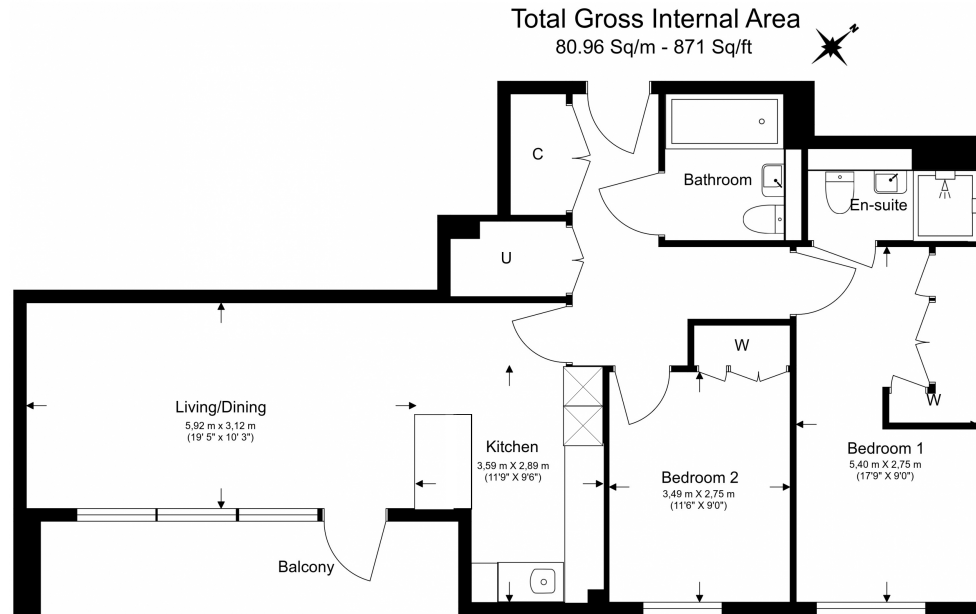

Westwood House, Lockgate Road, SW6

£900 per week, £3,900 per month + fees

www.benhams.com

Score	Energy rating	Current	Potential
92+	A		
81-91	B	84 B	84 B
69-80	C		
55-68	D		
39-54	E		
21-38	F		
1-20	G		

London branches open six days a week Mon - Sat

Canary Wharf | City | Colindale | Dartmouth Park | Ealing | Fulham
Hammersmith | Hampstead | Highgate | Hyde Park | Kensington | Kew
Knightsbridge | Nine Elms | Shoreditch | Southall | Surrey Quays
Wapping | Wembley | White City | Woolwich

International offices

China | Hong Kong SAR | India | Indonesia | Qatar | Malaysia | Middle East | Pakistan
Singapore | South Africa | Thailand | Turkey