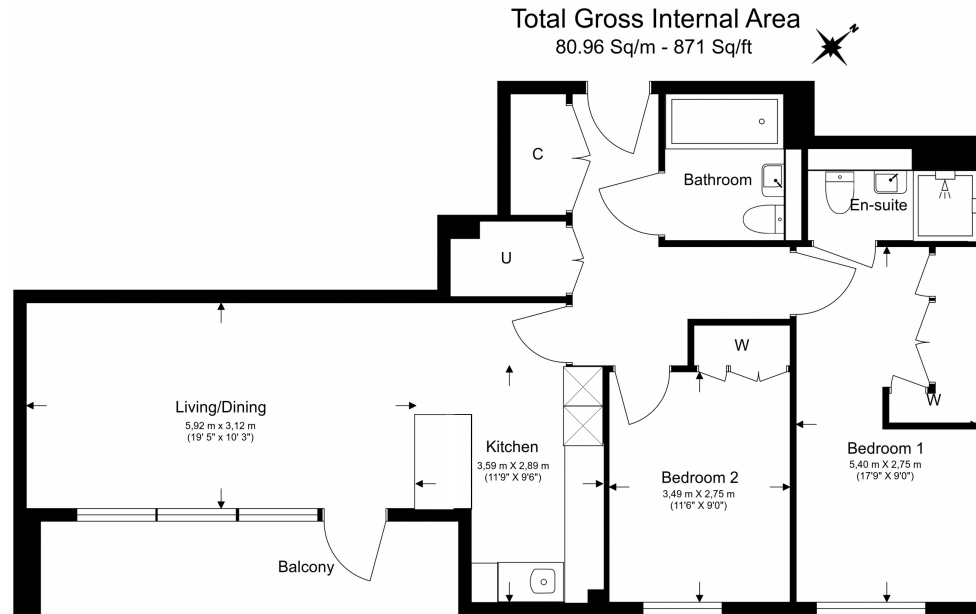

Westwood House, Lockgate Road, SW6

£877 per week, £3,800 per month + fees

www.benhams.com

Score	Energy rating	Current	Potential
92+	A		
81-91	B	84 B	84 B
69-80	C		
55-68	D		
39-54	E		
21-38	F		
1-20	G		

London branches open six days a week Mon - Sat

Canary Wharf | City | Colindale | Dartmouth Park | Ealing | Fulham
Hammersmith | Hampstead | Highgate | Hyde Park | Kensington | Kew
Knightsbridge | Nine Elms | Shoreditch | Southall | Surrey Quays
Wapping | Wembley | White City | Woolwich

International offices

China | Hong Kong SAR | India | Indonesia | Qatar | Malaysia | Middle East | Pakistan
Singapore | South Africa | Thailand | Turkey