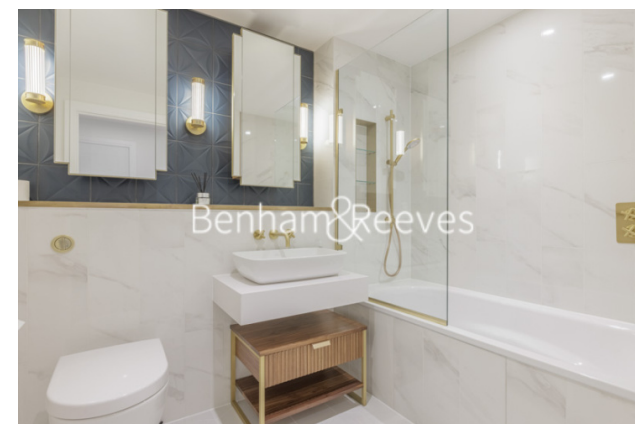

1 Bedroom   1 Bathroom   Furnished

Contemporarily furnished 1st floor apartment situated within a popular development with excellent onsite amenities located on the fringes of Fulham and Chelsea. A short walk from Imperial Wharf Underground Station and less than a mile from Fulham Broadway Underground station (District Line).

Please [click here](#) for full detail

Property features

1 Double Bedroom Apartment with Built-in Wardrobe(1st Floor) | Fully Fitted Kitchen Integrated with Well-Known Appliances | Internal Area: 609 Sq Ft /Water Garden View /Utility Room | Air Ventilation / Underfloor Heating / Air Conditioning | 24 Hr Concierge / 24 Hr Security / Communal Gardens / Gym | EPC-B | Double Reception Room with Dining Area & Large Windows | Luxurious En-Suite Bathroom with Gold & Black Chrome Fixture | Quality Furnished / Balcony-Terrace / Storage Room | Nearby Fulham Broadway Underground station

For more information about this property, please call our Fulham branch on

020 7348 7620

Redress & Client Money Protection :

Benham and Reeves are members of The Property Ombudsman redress scheme and have Client Money protection with ARLA Propertymark. You can find more information on our website at <https://www.benhams.com/membership/>

Benham & Reeves