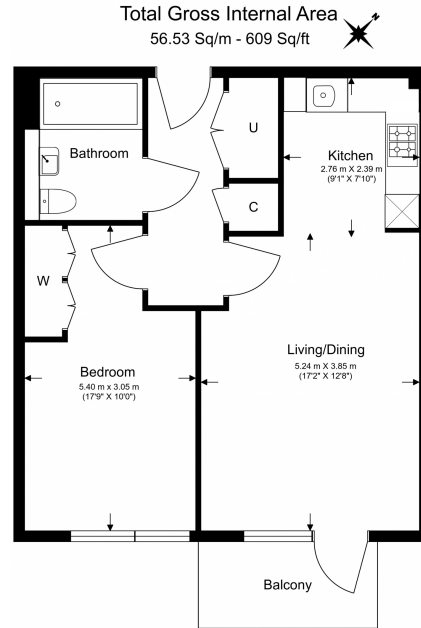

Westwood Building, Lockgate Road, SW6

£700 per week, £3,033 per month + fees

www.benhams.com

Score	Energy rating	Current	Potential
92+	A		
81-91	B	85 B	85 B
69-80	C		
55-68	D		
39-54	E		
21-38	F		
1-20	G		

London branches open six days a week Mon - Sat

Canary Wharf | City | Colindale | Dartmouth Park | Ealing | Fulham
Hammersmith | Hampstead | Highgate | Hyde Park | Kensington | Kew
Knightsbridge | Nine Elms | Shoreditch | Southall | Surrey Quays
Wapping | Wembley | White City | Woolwich

International offices

China | Hong Kong SAR | India | Indonesia | Qatar | Malaysia | Middle East | Pakistan
Singapore | South Africa | Thailand | Turkey