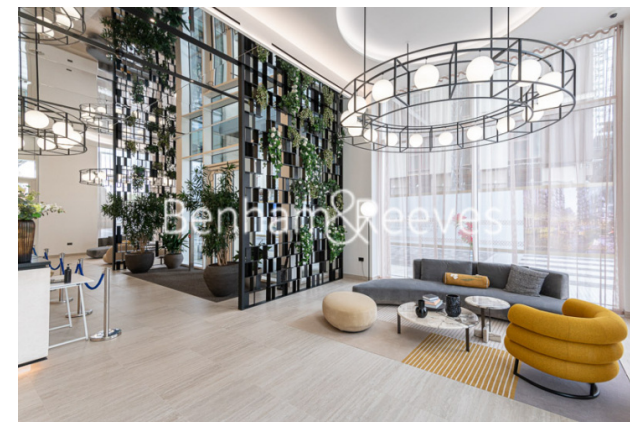

2 Bedrooms   2 Bathrooms   Furnished

An impeccable 2 double bedroom apartment set in White City Living within the heart of Shepherds Bush. The property is located close to the Westfield Shopping Centre and 2-minutes walk from White City & Wood Lane underground stations. EPC-B

Please [click here](#) for full detail

Property features

2 Double Bedroom Apartment with Built-in Wardrobe (11th Floor | Spacious Reception Room with Dining Area & Floor to Ceiling | Fully Fitted Open-Plan Kitchen Integrated with Well-Known Mi | Luxurious 2 Bathrooms (2 x En-Suite & 1 x Cloakroom/Powder R | Internal Area: 935 Sq Ft / View of London Horizon / | EPC-B | Furnished / Terrace-Balcony (63.5 Sq Ft Additionally) | Air Ventilation / Underfloor Heating / Air Conditioning | 24 Hr Concierge / 24 Hr Security / Communal Gardens / Bars | White City & Wood Lane underground stations

For more information about this property,
please call our White City branch on

020 8187 0888

Redress & Client Money Protection :

Benham and Reeves are members of The Property Ombudsman redress scheme and have Client Money protection with ARLA Propertymark. You can find more information on our website at <https://www.benham.com/membership/>

Benham & Reeves