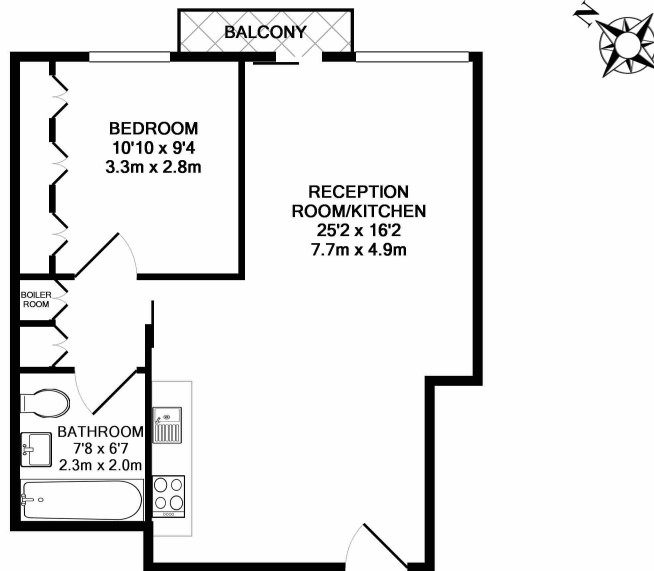

Columbia Gardens, Lillie Square, SW6

£695 per week, £3,012 per month + fees

www.benhams.com

F1.01.7CG.LS.SW6 - 1ST FLOOR
TOTAL APPROX. FLOOR AREA 537 SQ.FT. (49.9 SQ.M.)

London branches open six days a week Mon - Sat

Canary Wharf | City | Colindale | Dartmouth Park | Ealing | Fulham
Hammersmith | Hampstead | Highgate | Hyde Park | Kensington | Kew
Knightsbridge | Nine Elms | Shoreditch | Southall | Surrey Quays
Wapping | Wembley | White City | Woolwich

International offices

China | Hong Kong SAR | India | Indonesia | Qatar | Malaysia | Middle East | Pakistan
Singapore | South Africa | Thailand | Turkey