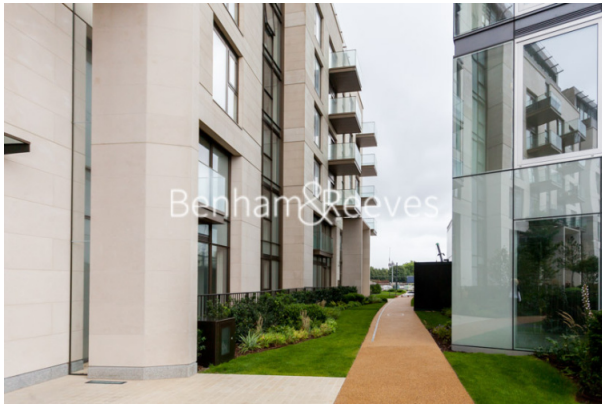

Benham & Reeves

Columbia Gardens, Lillie Square, SW6

£695 per week, £3,012 per month + fees

 1 Bedroom  1 Bathroom  Furnished

This bright and modern 1st floor apartment is situated in a desirable development in West London, close to Columbia Gardens and a short distance from West Brompton Underground (District line)

Benham & Reeves

Columbia Gardens, Lillie Square, SW6

£695 per week, £3,012 per month + fees

www.benhams.com

F1.01.7CG.LS.SW6 - 1ST FLOOR
TOTAL APPROX. FLOOR AREA 537 SQ.FT. (49.9 SQ.M.)

Whilst every attempt has been made to ensure the accuracy of the floor plan contained here, measurements of doors, windows, rooms and any other items are approximate and no responsibility is taken for any error, omission, or mis-statement. This plan is for illustrative purposes only and should be used as such by any prospective purchaser. The services, systems and appliances shown have not been tested and no guarantee as to their operability or efficiency can be given
Made with Metropix ©2017