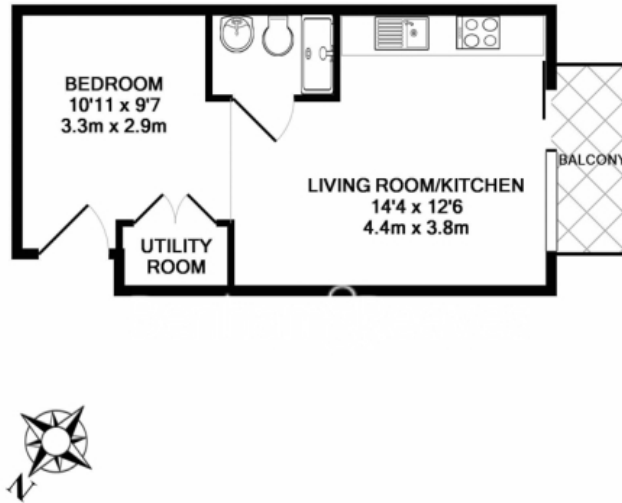

Please [click here](#) for full detail

Property features

Studio | One Bathroom | Fitted Kitchen | 301.39 Sq Ft | Gym | EPC-B | Furnished | Reception Room | 24 Hour Concierge | Close To Lewisham Station

For more information about this property, please call our Surrey Quays branch on

Benham & Reeves

Conington Road, Lewisham, SE13

£300 per week, £1,300 per month + fees

www.benhams.com

F611.AB.SE13

TOTAL APPROX. FLOOR AREA 291 SQ.FT. (27.1 SQ.M.)

Whilst every attempt has been made to ensure the accuracy of the floor plan contained here, measurements of doors, windows, rooms and any other items are approximate and no responsibility is taken for any error, omission, or mis-statement. This plan is for illustrative purposes only and should be used as such by any prospective purchaser. The services, systems and appliances shown have not been tested and no guarantee as to their operability or efficiency can be given
Made with Metropix ©2017