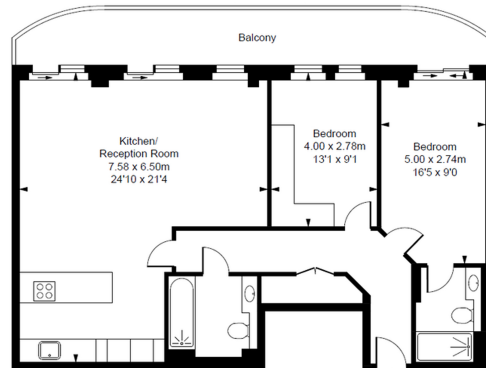

Mahogany House, Lensbury Avenue, SW6

£785 per week, £3,402 per month + fees

www.benhams.com

5th Floor
Approx gross internal area: 940sq/ft - 87.5sq/m

Score	Energy rating	Current	Potential
92+	A		
81-91	B		
69-80	C	79 | c	79 | c
55-68	D		
39-54	E		
21-38	F		
1-20	G		

London branches open six days a week Mon - Sat

Canary Wharf | City | Colindale | Dartmouth Park | Ealing | Fulham
Hammersmith | Hampstead | Highgate | Hyde Park | Kensington | Kew
Knightsbridge | Nine Elms | Shoreditch | Southall | Surrey Quays
Wapping | Wembley | White City | Woolwich

International offices

China | Hong Kong SAR | India | Indonesia | Qatar | Malaysia | Middle East | Pakistan
Singapore | South Africa | Thailand | Turkey