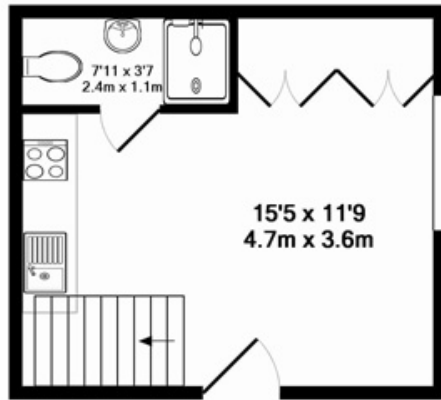

St Stephens Gardens, Lancaster Gate, W2

£415 per week, £1,798 per month + fees

www.benhams.com

GROUND FLOOR
APPROX. FLOOR
AREA 213 SQ.FT.
(19.8 SQ.M.)