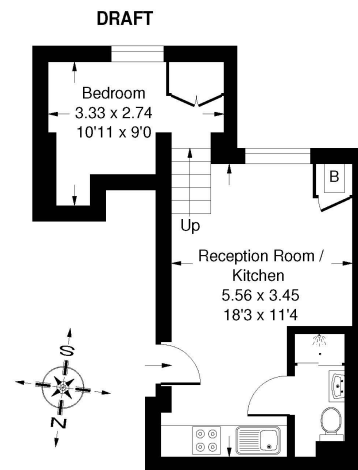

St Stephens Gardens, Lancaster Gate, W2

£340 per week, £1,473 per month + fees

www.benhams.com

St Stephen Gardens, W2

Approx. Gross Internal Area
27.1 sq m / 292 sq ft

Second Floor

Energy Efficiency Rating		Current	Potential
Very energy efficient - lower running costs			
(92 plus)	A		
(81-91)	B		
(69-80)	C	79	83
(55-68)	D		
(39-54)	E		
(21-38)	F		
(1-20)	G		
Not energy efficient - higher running costs			
England & Wales		EU Directive 2002/91/EC	

London branches open six days a week Mon - Sat

Canary Wharf | City | Colindale | Dartmouth Park | Ealing | Fulham
Hammersmith | Hampstead | Highgate | Hyde Park | Kensington | Kew
Knightsbridge | Nine Elms | Shoreditch | Southall | Surrey Quays
Wapping | Wembley | White City | Woolwich

International offices

China | Hong Kong SAR | India | Indonesia | Qatar | Malaysia | Middle East | Pakistan
Singapore | South Africa | Thailand | Turkey

Benham & Reeves