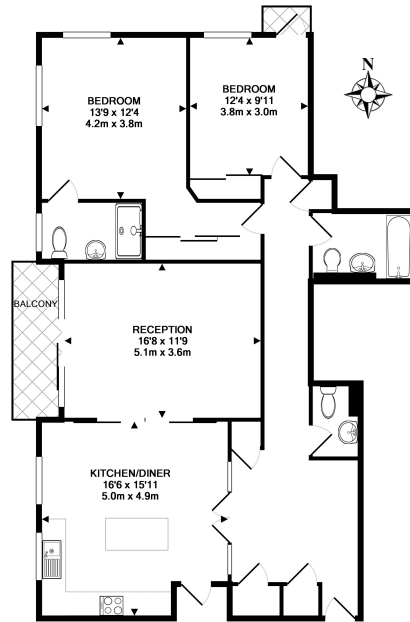

Kingston House South, Knightsbridge, SW7

£1,695 per week, £7,345 per month + fees

www.benhams.com

Score	Energy rating	Current	Potential
92+	A		
81-91	B		
69-80	C	74 | c	79 | c
55-68	D		
39-54	E		
21-38	F		
1-20	G		

London branches open six days a week Mon - Sat

Canary Wharf | City | Colindale | Dartmouth Park | Ealing | Fulham
Hammersmith | Hampstead | Highgate | Hyde Park | Kensington | Kew
Knightsbridge | Nine Elms | Shoreditch | Southall | Surrey Quays
Wapping | Wembley | White City | Woolwich

International offices

China | Hong Kong SAR | India | Indonesia | Qatar | Malaysia | Middle East | Pakistan
Singapore | South Africa | Thailand | Turkey