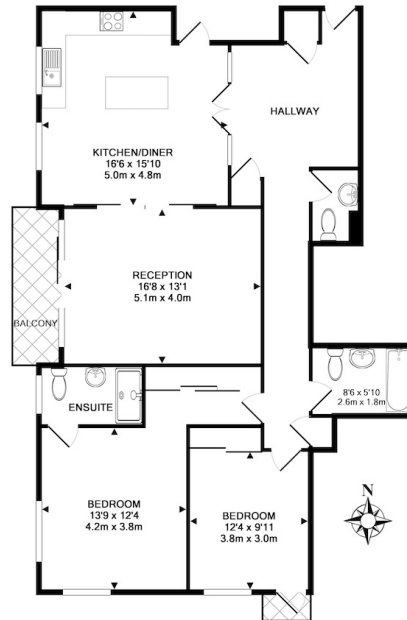

Kingston House South, Knightsbridge, SW7

£1,695 per week, £7,345 per month + fees

www.benhams.com

Score	Energy rating	Current	Potential
92+	A		
81-91	B		83 | B
69-80	C	75 | c	
55-68	D		
39-54	E		
21-38	F		
1-20	G		

London branches open six days a week Mon - Sat

Canary Wharf | City | Colindale | Dartmouth Park | Ealing | Fulham
Hammersmith | Hampstead | Highgate | Hyde Park | Kensington | Kew
Knightsbridge | Nine Elms | Shoreditch | Southall | Surrey Quays
Wapping | Wembley | White City | Woolwich

International offices

China | Hong Kong SAR | India | Indonesia | Qatar | Malaysia | Middle East | Pakistan
Singapore | South Africa | Thailand | Turkey