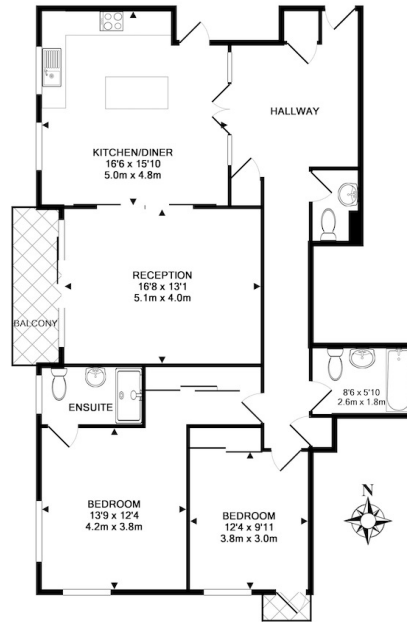

Kingston House South, Knightsbridge, SW7

£1,695 per week, £7,345 per month + fees

www.benhams.com

Score	Energy rating	Current	Potential
92+	A		
81-91	B		83 | B
69-80	C	75 | c	
55-68	D		
39-54	E		
21-38	F		
1-20	G		

London branches open six days a week Mon - Sat

Canary Wharf | City | Colindale | Dartmouth Park | Ealing | Fulham
Hammersmith | Hampstead | Highgate | Hyde Park | Kensington | Kew
Knightsbridge | Nine Elms | Shoreditch | Southall | Surrey Quays
Wapping | Wembley | White City | Woolwich

International offices

China | Hong Kong SAR | India | Indonesia | Qatar | Malaysia | Middle East | Pakistan
Singapore | South Africa | Thailand | Turkey