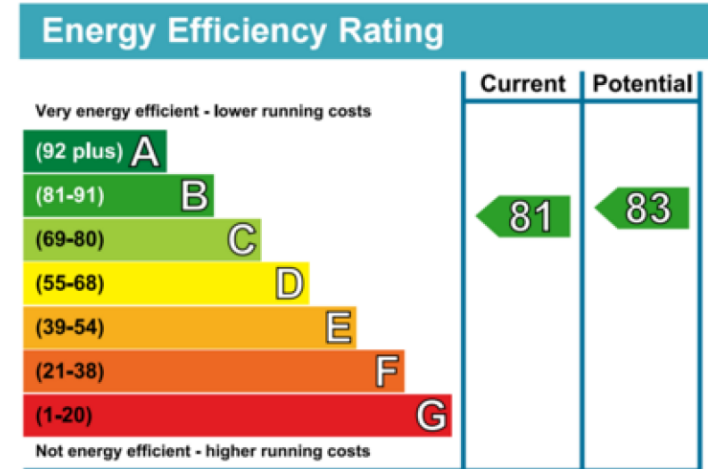

The Knightsbridge Apartments, Knightsbridge, SW7

www.benhams.com

£1,750 per week, £7,583 per month + fees

London branches open six days a week Mon - Sat

Canary Wharf | City | Colindale | Dartmouth Park | Ealing | Fulham
Hammersmith | Hampstead | Highgate | Hyde Park | Kensington | Kew
Knightsbridge | Nine Elms | Shoreditch | Southall | Surrey Quays
Wapping | Wembley | White City | Woolwich

International offices

China | Hong Kong SAR | India | Indonesia | Qatar | Malaysia | Middle East | Pakistan
Singapore | South Africa | Thailand | Turkey