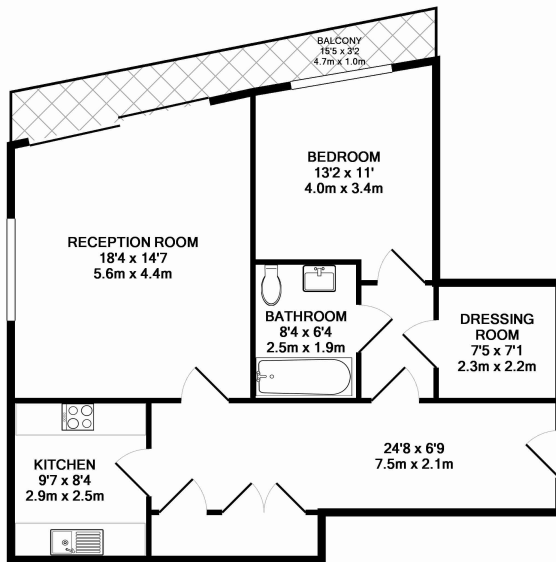

The Knightsbridge Apartments, Knightsbridge, SW7

www.benhams.com

£1,750 per week, £7,583 per month + fees

London branches open six days a week Mon - Sat

Canary Wharf | City | Colindale | Dartmouth Park | Ealing | Fulham
Hammersmith | Hampstead | Highgate | Hyde Park | Kensington | Kew
Knightsbridge | Nine Elms | Shoreditch | Southall | Surrey Quays
Wapping | Wembley | White City | Woolwich

International offices

China | Hong Kong SAR | India | Indonesia | Qatar | Malaysia | Middle East | Pakistan
Singapore | South Africa | Thailand | Turkey