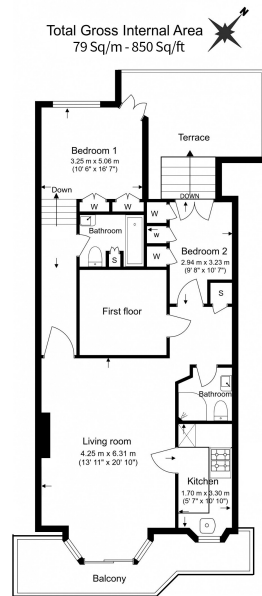

Egerton Gardens, Knightsbridge, SW3

£995 per week, £4,312 per month + fees

www.benhams.com

Benham & Reeves

Score	Energy rating	Current	Potential
92+	A		
81-91	B		81 B
69-80	C		
55-68	D	66 D	
39-54	E		
21-38	F		
1-20	G		

London branches open six days a week Mon - Sat

Canary Wharf | City | Colindale | Dartmouth Park | Ealing | Fulham
Hammersmith | Hampstead | Highgate | Hyde Park | Kensington | Kew
Knightsbridge | Nine Elms | Shoreditch | Southall | Surrey Quays
Wapping | Wembley | White City | Woolwich

International offices

China | Hong Kong SAR | India | Indonesia | Qatar | Malaysia | Middle East | Pakistan
Singapore | South Africa | Thailand | Turkey

Benham & Reeves