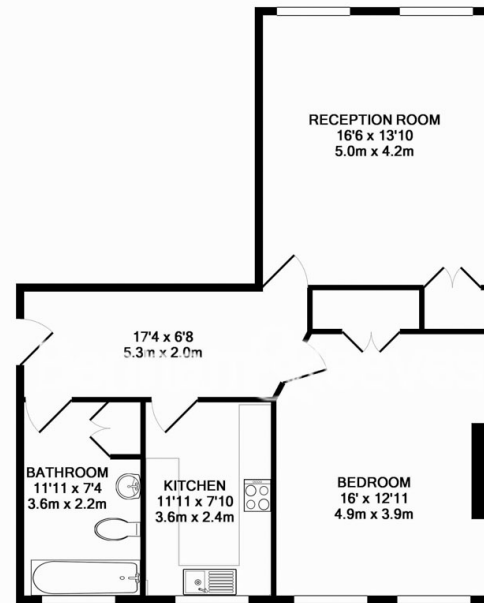

Mitre House, King's Road, Chelsea SW3

£735 per week, £3,185 per month + fees

www.benhams.com