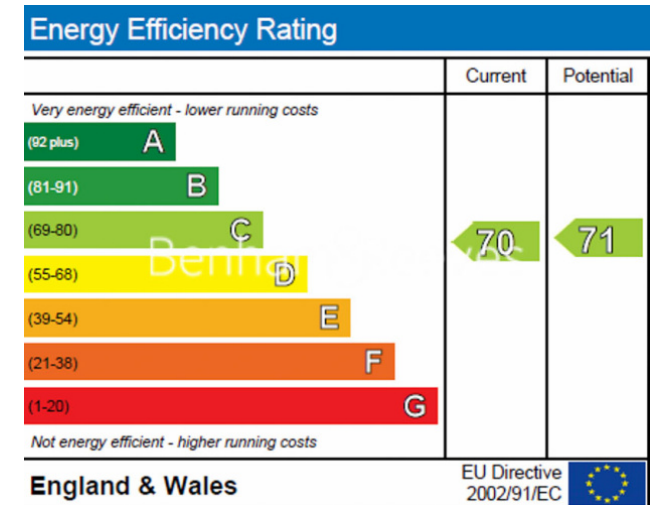

Mitre House, King's Road, Chelsea SW3

£735 per week, £3,185 per month + fees

www.benhams.com