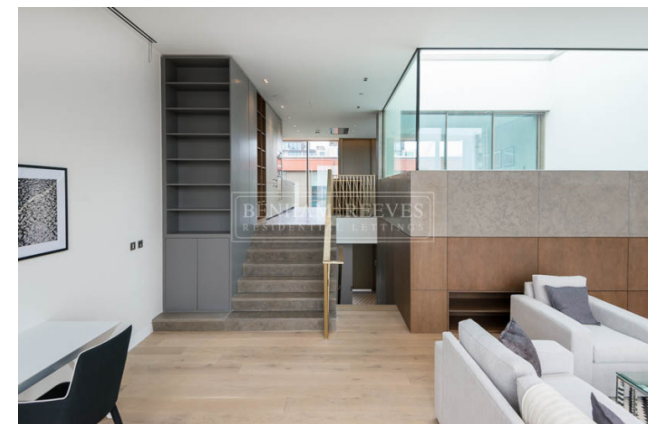

3 Bedrooms   2 Bathrooms   Furnished

A TRULY EXCEPTIONAL, INTERIOR DESIGNED townhouse situated within a popular development located within the LUXURY and HIGHLY DESIRABLE Kings Cross development.

Please [click here](#) for full detail

Property features

SPACIOUS INTERIOR DEIGNED TOWNHOUSE | LARGE BEDROOMS | BESPOKE BATHROOM & EN-SUITE & GUESTS WC | LARGE OPEN PLAN RECEPTION | OPEN PLAN DESIGNER KITCHEN | EPC-B | EXCLUSIVE ROOF GARDEN & BALCONY | UNDERGROUND PARKING SPACE & 24 HR CONCIERGE | RESIDENTS GYM & ROOF TERRACE | CLOSE TO GRANARY SQUARE & KINGS CROSS ST PANCRAS

For more information about this property,
please call our Hyde Park branch on

020 7402 9866

Redress & Client Money Protection :

Benham and Reeves are members of The Property Ombudsman redress scheme and have Client Money protection with ARLA Propertymark. You can find more information on our website at <https://www.benhams.com/membership/>

Benham & Reeves