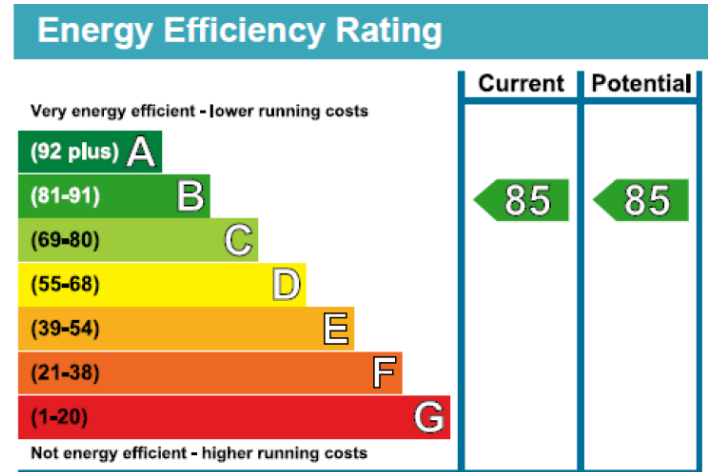

Canal Reach, Kings Cross, N1C

£1,250 per week, £5,417 per month + fees

www.benhams.com

London branches open six days a week Mon - Sat

Canary Wharf | City | Colindale | Dartmouth Park | Ealing | Fulham
Hammersmith | Hampstead | Highgate | Hyde Park | Kensington | Kew
Knightsbridge | Nine Elms | Shoreditch | Southall | Surrey Quays
Wapping | Wembley | White City | Woolwich

International offices

China | Hong Kong SAR | India | Indonesia | Qatar | Malaysia | Middle East | Pakistan
Singapore | South Africa | Thailand | Turkey