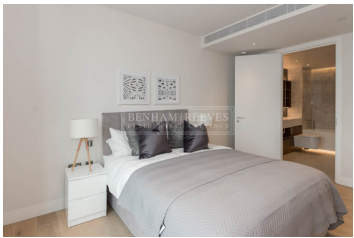

Benham & Reeves

Canal Reach, Kings Cross, N1C

£1,250 per week, £5,417 per month + fees

 3 Bedrooms  2 Bathrooms  Furnished

A TRULY EXCEPTIONAL, INTERIOR DESIGNED townhouse situated within a popular development located within the LUXURY and HIGHLY DESIRABLE Kings Cross development.

Please [click here](#) for full detail

Property features

SPACIOUS INTERIOR DEIGNED TOWNHOUSE | LARGE BEDROOMS | BESPOKE BATHROOM & EN-SUITE & GUESTS WC | LARGE OPEN PLAN RECEPTION | OPEN PLAN DESIGNER KITCHEN | EPC-B | EXCLUSIVE ROOF GARDEN & BALCONY | UNDERGROUND PARKING SPACE & 24 HR CONCIERGE | RESIDENTS GYM & ROOF TERRACE | CLOSE TO GRANARY SQUARE & KINGS CROSS ST PANCRAS

Benham & Reeves

Canal Reach, Kings Cross, N1C

£1,250 per week, £5,417 per month + fees

www.benhams.com

Whilst every attempt has been made to ensure the accuracy of the floor plan contained here, measurements of doors, windows, rooms and any other items are approximate and no responsibility is taken for any error, omission, or mis-statement. This plan is for illustrative purposes only and should be used as such by any prospective purchaser. The services, systems and appliances shown have not been tested and no guarantee as to their operability or efficiency can be given.
Made with Metropix ©2017