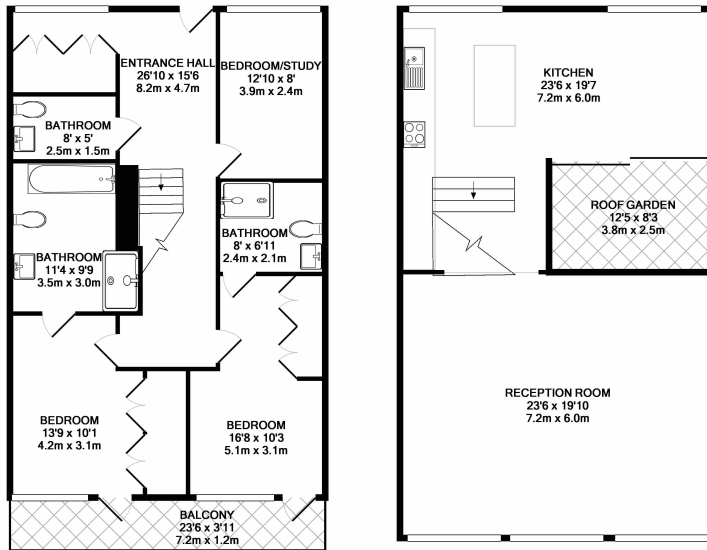

Canal Reach, Kings Cross, N1C

£1,250 per week, £5,417 per month + fees

www.benhams.com

London branches open six days a week Mon - Sat

Canary Wharf | City | Colindale | Dartmouth Park | Ealing | Fulham
Hammersmith | Hampstead | Highgate | Hyde Park | Kensington | Kew
Knightsbridge | Nine Elms | Shoreditch | Southall | Surrey Quays
Wapping | Wembley | White City | Woolwich

International offices

China | Hong Kong SAR | India | Indonesia | Qatar | Malaysia | Middle East | Pakistan
Singapore | South Africa | Thailand | Turkey