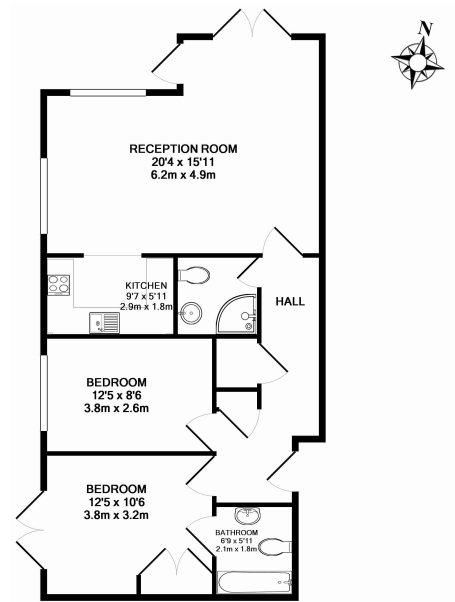

Lucas House, Kings Chelsea, SW10

£785 per week, £3,402 per month + fees

www.benhams.com

Score	Energy rating	Current	Potential
92+	A		
81-91	B		
69-80	C		
55-68	D	66 | D	67 | D
39-54	E		
21-38	F		
1-20	G		

London branches open six days a week Mon - Sat

Canary Wharf | City | Colindale | Dartmouth Park | Ealing | Fulham
Hammersmith | Hampstead | Highgate | Hyde Park | Kensington | Kew
Knightsbridge | Nine Elms | Shoreditch | Southall | Surrey Quays
Wapping | Wembley | White City | Woolwich

International offices

China | Hong Kong SAR | India | Indonesia | Qatar | Malaysia | Middle East | Pakistan
Singapore | South Africa | Thailand | Turkey