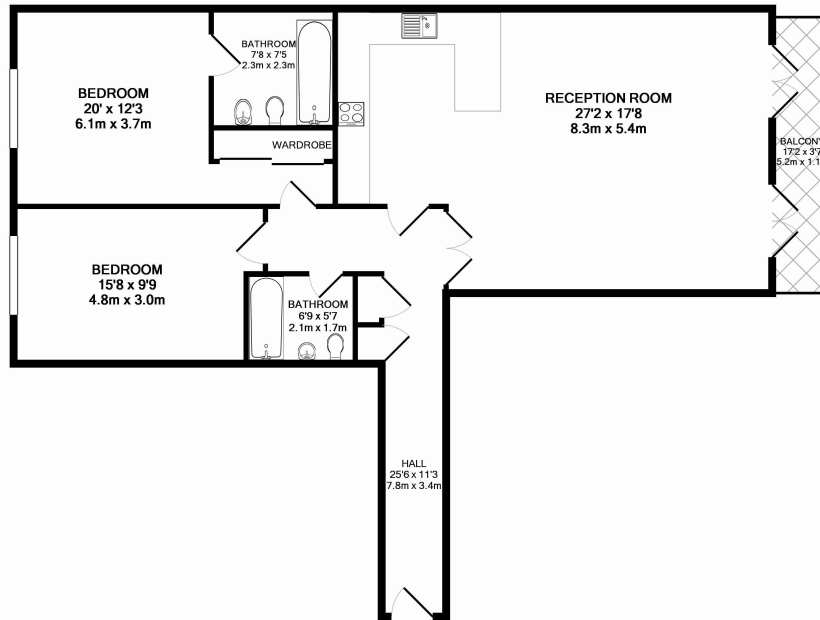

Coleridge Gardens, King's Chelsea, SW10

£865 per week, £3,748 per month + fees

www.benhams.com

LUCAS HOUSE, COLERIDGE GARDENS, KINGS CHELSEA, SW10 0RE
TOTAL APPROX. FLOOR AREA 1012 SQ.FT. (94.0 SQ.M.)