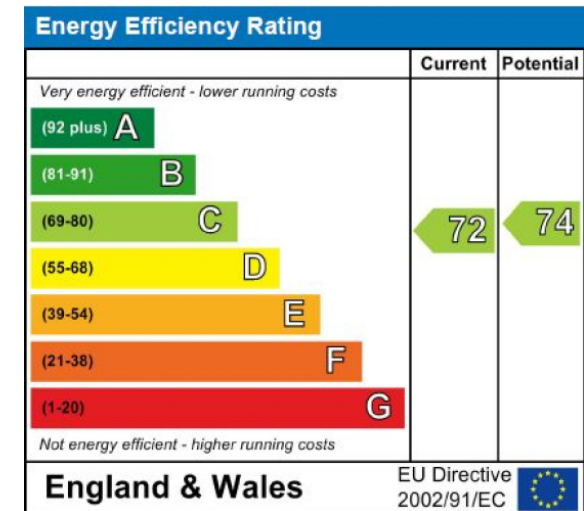

London branches open six days a week Mon - Sat

Canary Wharf | City | Colindale | Dartmouth Park | Ealing | Fulham
Hammersmith | Hampstead | Highgate | Hyde Park | Kensington | Kew
Knightsbridge | Nine Elms | Shoreditch | Southall | Surrey Quays
Wapping | Wembley | White City | Woolwich

International offices

China | Hong Kong SAR | India | Indonesia | Israel | Malaysia | Middle East | Pakistan
Qatar | Singapore | South Africa | Thailand | Turkey