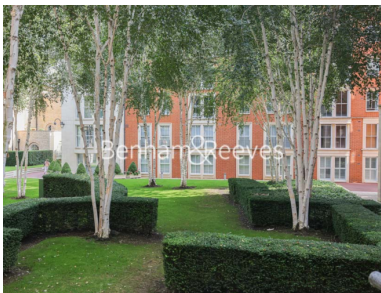

Benham & Reeves

Coleridge Gardens, King's Chelsea, SW10

£865 per week, £3,748 per month + fees

 2 Bedrooms  2 Bathrooms  Furnished

A beautiful and spacious 1st floor apartment with private balcony overlooking lush gardens in an award-winning development with secure underground parking space, in SW10. . Fulham Broadway, Earls Court & Imperial Wharf Overground Stations are within easy reach. EPC-C

Benham & Reeves

Coleridge Gardens, King's Chelsea, SW10

£865 per week, £3,748 per month + fees

www.benhams.com

LUCAS HOUSE, COLERIDGE GARDENS, KINGS CHELSEA, SW10 0RE
TOTAL APPROX. FLOOR AREA 1012 SQ.FT. (94.0 SQ.M.)