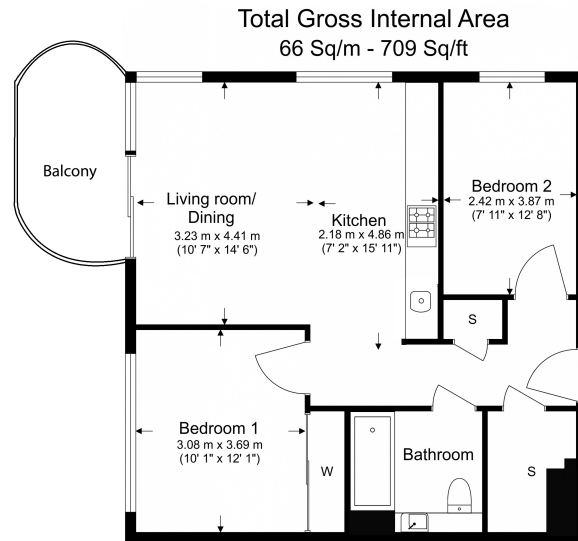

Astel Road, Kidbrooke Village, SE3

£531 per week, £2,301 per month + fees

www.benhams.com

Benham & Reeves

Score	Energy rating	Current	Potential
92+	A		
81-91	B	85 B	85 B
69-80	C		
55-68	D		
39-54	E		
21-38	F		
1-20	G		

London branches open six days a week Mon - Sat

Canary Wharf | City | Colindale | Dartmouth Park | Ealing | Fulham
Hammersmith | Hampstead | Highgate | Hyde Park | Kensington | Kew
Knightsbridge | Nine Elms | Shoreditch | Southall | Surrey Quays
Wapping | Wembley | White City | Woolwich

International offices

China | Hong Kong SAR | India | Indonesia | Qatar | Malaysia | Middle East | Pakistan
Singapore | South Africa | Thailand | Turkey

Benham & Reeves