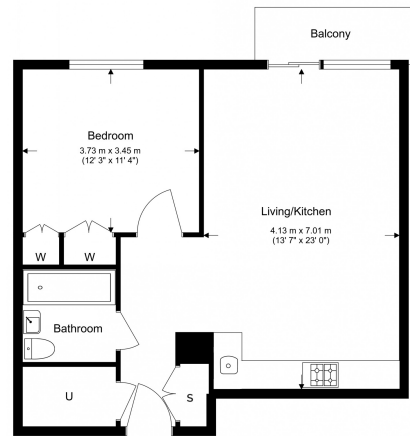

Pegler Square, Kidbrooke Village, SE3

£445 per week, £1,928 per month + fees

www.benhams.com

5th Floor
Total Gross Internal Area
58.9 Sq/m - 634 Sq/ft

Score	Energy rating	Current	Potential
92+	A		
81-91	B	84 B	84 B
69-80	C		
55-68	D		
39-54	E		
21-38	F		
1-20	G		

London branches open six days a week Mon - Sat

Canary Wharf | City | Colindale | Dartmouth Park | Ealing | Fulham
Hammersmith | Hampstead | Highgate | Hyde Park | Kensington | Kew
Knightsbridge | Nine Elms | Shoreditch | Southall | Surrey Quays
Wapping | Wembley | White City | Woolwich

International offices

China | Hong Kong SAR | India | Indonesia | Qatar | Malaysia | Middle East | Pakistan
Singapore | South Africa | Thailand | Turkey