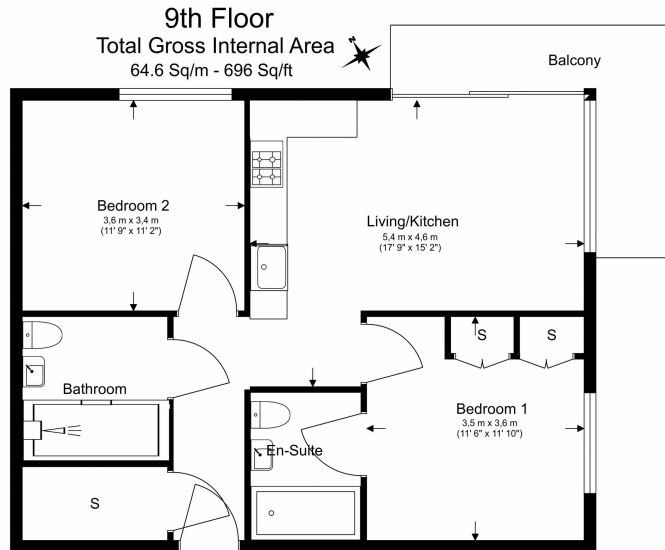

Pegler Square, Kidbrooke, SE3

£554 per week, £2,401 per month + fees

www.benhams.com

Score	Energy rating	Current	Potential
92+	A		
81-91	B	84 | B	84 | B
69-80	C		
55-68	D		
39-54	E		
21-38	F		
1-20	G		

London branches open six days a week Mon - Sat

Canary Wharf | City | Colindale | Dartmouth Park | Ealing | Fulham
Hammersmith | Hampstead | Highgate | Hyde Park | Kensington | Kew
Knightsbridge | Nine Elms | Shoreditch | Southall | Surrey Quays
Wapping | Wembley | White City | Woolwich

International offices

China | Hong Kong SAR | India | Indonesia | Israel | Malaysia | Middle East | Pakistan
Qatar | Singapore | South Africa | Thailand | Turkey