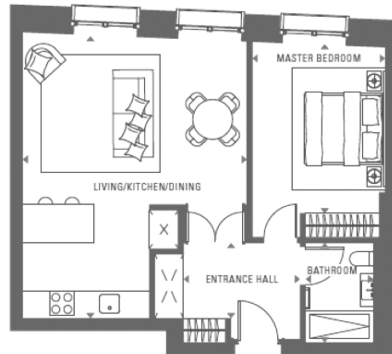

Lancer Square, Kensington, W8

£1,700 per week, £7,367 per month + fees

www.benhams.com

Ist Floor
Approx gross internal area: 729sq/ft - 68sq/m

ENTRANCE HALL	2.8M x 2.7M	9'6" x 7'10"
LIVING/KITCHEN/DINING	5.6M x 7.0M	18'4" x 23'0"
MASTER BEDROOM	3.3M x 4.1M	10'10" x 13'9"
BATHROOM	1.7M x 2.5M	5'7" x 8'2"

Score	Energy rating	Current	Potential
92+	A		
81-91	B	85 | B	85 | B
69-80	C		
55-68	D		
39-54	E		
21-38	F		
1-20	G		

London branches open six days a week Mon - Sat

Canary Wharf | City | Colindale | Dartmouth Park | Ealing | Fulham
Hammersmith | Hampstead | Highgate | Hyde Park | Kensington | Kew
Knightsbridge | Nine Elms | Shoreditch | Southall | Surrey Quays
Wapping | Wembley | White City | Woolwich

International offices

China | Hong Kong SAR | India | Indonesia | Qatar | Malaysia | Middle East | Pakistan
Singapore | South Africa | Thailand | Turkey