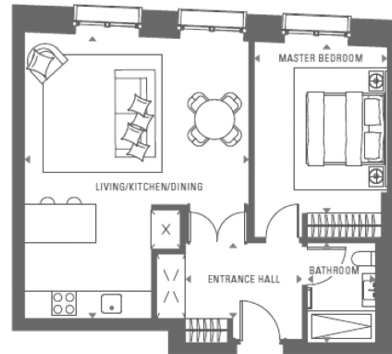

Lancer Square, Kensington, W8

£1,800 per week, £7,800 per month + fees

www.benhams.com

Ist Floor
Approx gross internal area: 729sq/ft - 68sq/m

ENTRANCE HALL	2.8M x 2.7M	9'6" x 7'10"
LIVING/KITCHEN/DINING	5.6M x 7.0M	18'4" x 23'0"
MASTER BEDROOM	3.3M x 4.1M	10'10" x 13'9"
BATHROOM	1.7M x 2.5M	5'7" x 8'2"

Score	Energy rating	Current	Potential
92+	A		
81-91	B	85 | B	85 | B
69-80	C		
55-68	D		
39-54	E		
21-38	F		
1-20	G		

London branches open six days a week Mon - Sat

Canary Wharf | City | Colindale | Dartmouth Park | Ealing | Fulham
Hammersmith | Hampstead | Highgate | Hyde Park | Kensington | Kew
Knightsbridge | Nine Elms | Shoreditch | Southall | Surrey Quays
Wapping | Wembley | White City | Woolwich

International offices

China | Hong Kong SAR | India | Indonesia | Qatar | Malaysia | Middle East | Pakistan
Singapore | South Africa | Thailand | Turkey

Benham & Reeves