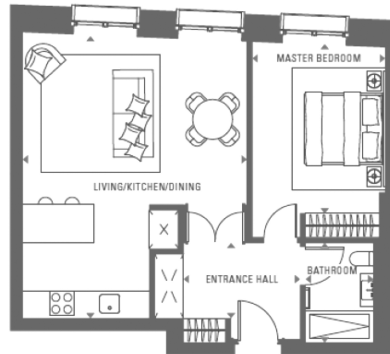

Lancer Square, Kensington, W8

£1,800 per week, £7,800 per month + fees

www.benhams.com

Ist Floor
Approx gross internal area: 729sq/ft - 68sq/m

ENTRANCE HALL	2.8M x 2.7M	9'6" x 7'10"
LIVING/KITCHEN/DINING	5.6M x 7.0M	18'4" x 23'0"
MASTER BEDROOM	3.3M x 4.1M	10'10" x 13'9"
BATHROOM	1.7M x 2.5M	5'7" x 8'2"

Score	Energy rating	Current	Potential
92+	A		
81-91	B	85 | B	85 | B
69-80	C		
55-68	D		
39-54	E		
21-38	F		
1-20	G		

London branches open six days a week Mon - Sat

Canary Wharf | City | Colindale | Dartmouth Park | Ealing | Fulham
Hammersmith | Hampstead | Highgate | Hyde Park | Kensington | Kew
Knightsbridge | Nine Elms | Shoreditch | Southall | Surrey Quays
Wapping | Wembley | White City | Woolwich

International offices

China | Hong Kong SAR | India | Indonesia | Qatar | Malaysia | Middle East | Pakistan
Singapore | South Africa | Thailand | Turkey