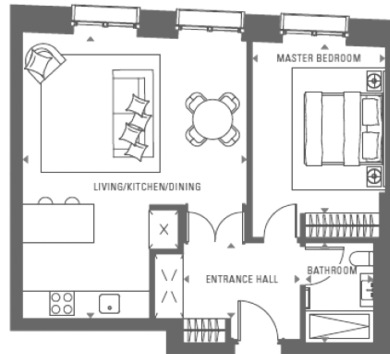

Lancer Square, Kensington, W8

£1,900 per week, £8,233 per month + fees

www.benhams.com

Ist Floor
Approx gross internal area: 729sq/ft - 68sq/m

ENTRANCE HALL	2.8M x 2.7M	9'6" x 7'10"
LIVING/KITCHEN/DINING	5.6M x 7.0M	18'4" x 23'0"
MASTER BEDROOM	3.3M x 4.1M	10'10" x 13'9"
BATHROOM	1.7M x 2.5M	5'7" x 8'2"

Score	Energy rating	Current	Potential
92+	A		
81-91	B	85 | B	85 | B
69-80	C		
55-68	D		
39-54	E		
21-38	F		
1-20	G		

London branches open six days a week Mon - Sat

Canary Wharf | City | Colindale | Dartmouth Park | Ealing | Fulham
Hammersmith | Hampstead | Highgate | Hyde Park | Kensington | Kew
Knightsbridge | Nine Elms | Shoreditch | Southall | Surrey Quays
Wapping | Wembley | White City | Woolwich

International offices

China | Hong Kong SAR | India | Indonesia | Qatar | Malaysia | Middle East | Pakistan
Singapore | South Africa | Thailand | Turkey