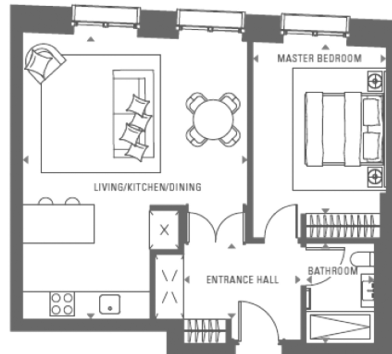

Lancer Square, Kensington, W8

£1,700 per week, £7,367 per month + fees

www.benhams.com

1st Floor
Approx gross internal area: 729sq/ft - 68sq/m

ENTRANCE HALL	2.8M x 2.7M	9'6" x 7'10"
LIVING/KITCHEN/DINING	5.6M x 7.0M	18'4" x 23'0"
MASTER BEDROOM	3.3M x 4.1M	10'10" x 13'9"
BATHROOM	1.7M x 2.5M	5'7" x 8'2"

Score	Energy rating	Current	Potential
92+	A		
81-91	B	84 | B	84 | B
69-80	C		
55-68	D		
39-54	E		
21-38	F		
1-20	G		

London branches open six days a week Mon - Sat

Canary Wharf | City | Colindale | Dartmouth Park | Ealing | Fulham
Hammersmith | Hampstead | Highgate | Hyde Park | Kensington | Kew
Knightsbridge | Nine Elms | Shoreditch | Southall | Surrey Quays
Wapping | Wembley | White City | Woolwich

International offices

China | Hong Kong SAR | India | Indonesia | Qatar | Malaysia | Middle East | Pakistan
Singapore | South Africa | Thailand | Turkey