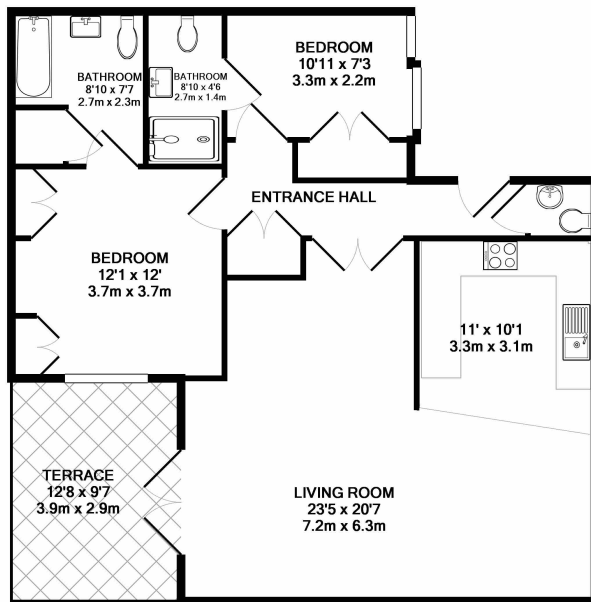

Kensington Court Place, Kensington, W8

£895 per week, £3,878 per month + fees

www.benhams.com

SA.KCG.W8
TOTAL APPROX. FLOOR AREA 886 SQ.FT. (82.3 SQ.M.)

London branches open six days a week Mon - Sat

Canary Wharf | City | Colindale | Dartmouth Park | Ealing | Fulham
Hammersmith | Hampstead | Highgate | Hyde Park | Kensington | Kew
Knightsbridge | Nine Elms | Shoreditch | Southall | Surrey Quays
Wapping | Wembley | White City | Woolwich

International offices

China | Hong Kong SAR | India | Indonesia | Israel | Malaysia | Middle East | Pakistan
Qatar | Singapore | South Africa | Thailand | Turkey

Benham & Reeves