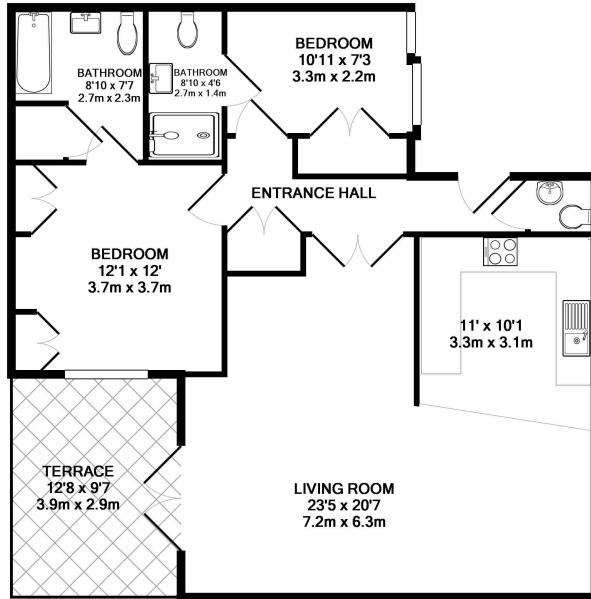

Kensington Court Place, Kensington, W8

£895 per week, £3,878 per month + fees

www.benhams.com

Energy Efficiency Rating		
	Current	Potential
Very energy efficient - lower running costs		
(92 plus) A		
(81-91) B		
(69-80) C		
(55-68) D		
(39-54) E	54	60
(21-38) F		
(1-20) G		
Not energy efficient - higher running costs		
England & Wales		EU Directive 2002/91/EC

SA.KCG.W8
TOTAL APPROX. FLOOR AREA 886 SQ.FT. (82.3 SQ.M.)

London branches open six days a week Mon - Sat

Canary Wharf | City | Colindale | Dartmouth Park | Ealing | Fulham
Hammersmith | Hampstead | Highgate | Hyde Park | Kensington | Kew
Knightsbridge | Nine Elms | Shoreditch | Southall | Surrey Quays
Wapping | Wembley | White City | Woolwich

International offices

China | Hong Kong SAR | India | Indonesia | Qatar | Malaysia | Middle East | Pakistan
Singapore | South Africa | Thailand | Turkey

Benham & Reeves