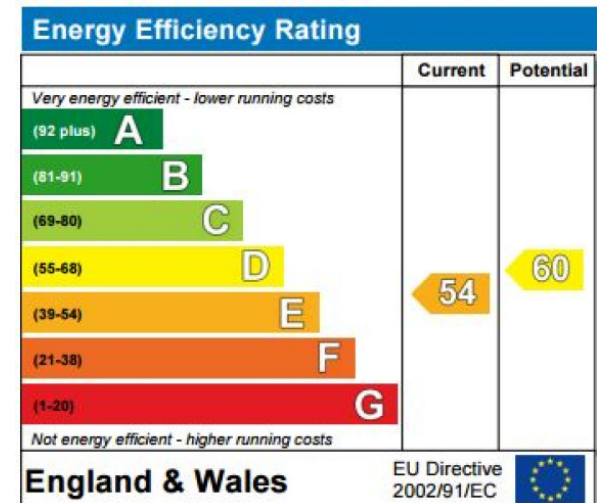

Kensington Court Place, Kensington, W8

£895 per week, £3,878 per month + fees

www.benhams.com

SA.KCG.W8
TOTAL APPROX. FLOOR AREA 886 SQ.FT. (82.3 SQ.M.)

London branches open six days a week Mon - Sat

Canary Wharf | City | Colindale | Dartmouth Park | Ealing | Fulham
Hammersmith | Hampstead | Highgate | Hyde Park | Kensington | Kew
Knightsbridge | Nine Elms | Shoreditch | Southall | Surrey Quays
Wapping | Wembley | White City | Woolwich

International offices

China | Hong Kong SAR | India | Indonesia | Israel | Malaysia | Middle East | Pakistan
Qatar | Singapore | South Africa | Thailand | Turkey

Benham & Reeves