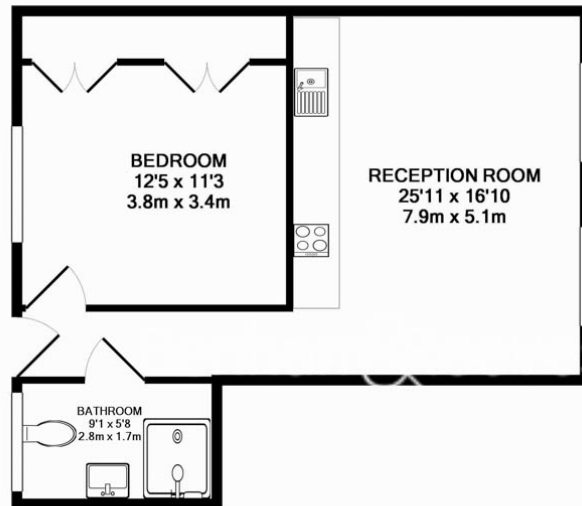

## Property features

**1 Bedroom | 1 Bathroom | Reception | Furnished | Fitted Kitchen | EPC-C | Wood Floors | Close to Amenities | Nearby High Street Kensington Tube Station**

For more information about this property, please call our Kensington branch on

# Palace Gate, Kensington, W8

£500 per week, £2,167 per month + fees

www.benhams.com

00307-10PG.K.W8 - GROUND FLOOR  
TOTAL APPROX. FLOOR AREA 488 SQ.FT. (45.3 SQ.M.)

Whilst every attempt has been made to ensure the accuracy of the floor plan contained here, measurements of doors, windows, rooms and any other items are approximate and no responsibility is taken for any error, omission, or mis-statement. This plan is for illustrative purposes only and should be used as such by any prospective purchaser. The services, systems and appliances shown have not been tested and no guarantee as to their operability or efficiency can be given  
Made with Metropix ©2016