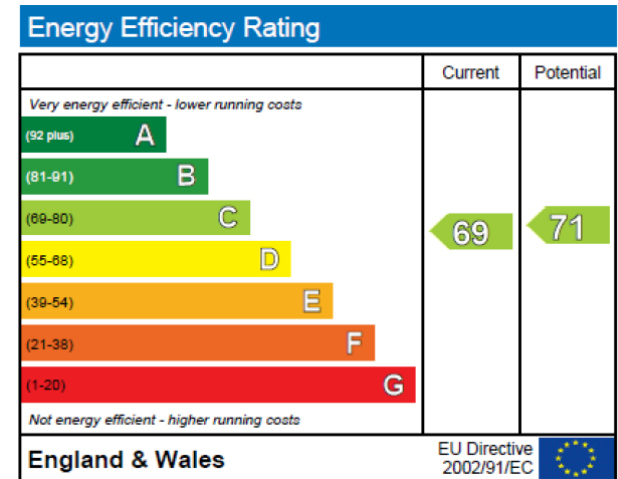

# Palace Gate, Kensington, W8

£500 per week, £2,167 per month + fees

www.benhams.com

00307-10PG.K.W8 - GROUND FLOOR  
TOTAL APPROX. FLOOR AREA 488 SQ.FT. (45.3 SQ.M.)

Whilst every attempt has been made to ensure the accuracy of the floor plan contained here, measurements of doors, windows, rooms and any other items are approximate and no responsibility is taken for any error, omission, or mis-statement. This plan is for illustrative purposes only and should be used as such by any prospective purchaser. The services, systems and appliances shown have not been tested and no guarantee as to their operability or efficiency can be given  
Made with Metropix ©2016