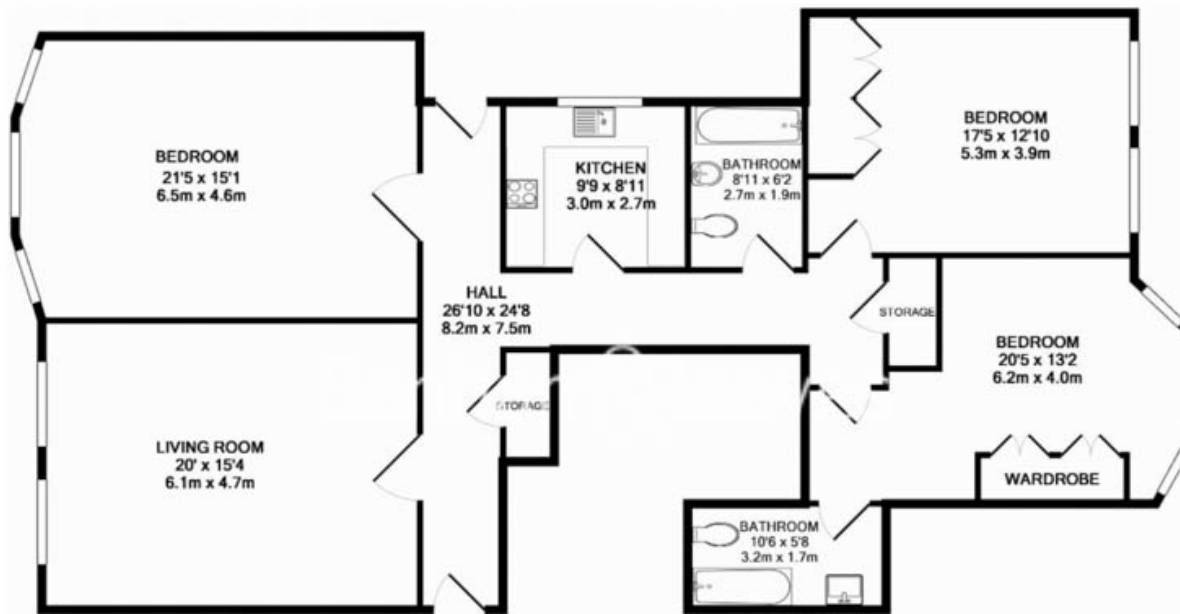

Please [click here](#) for full detail

Property features

3 Bedrooms | 2 Bathrooms | Reception Room | Part Furnished | Separate Kitchen | EPC-E | Prime location | Excellent storage | Wood flooring | Nearby High Street Kensington Tube Station

Benham & Reeves

Kensington Court Mansions, Kensington, W8

£1,075 per week, £4,658 per month + fees

www.benhams.com

KENSINGTON COURT MANSIONS, W8
TOTAL APPROX. FLOOR AREA 1504 SQ.FT. (139.7 SQ.M.)
Whilst every attempt has been made to ensure the accuracy of the floor plan contained here, measurements of doors, windows, rooms and any other items are approximate and no responsibility is taken for any error, omission, or mis-statement. This plan is for illustrative purposes only and should be used as such by any prospective purchaser. The services, systems and appliances shown have not been tested and no guarantee as to their operability or efficiency can be given.
Made with Metropix ©2013