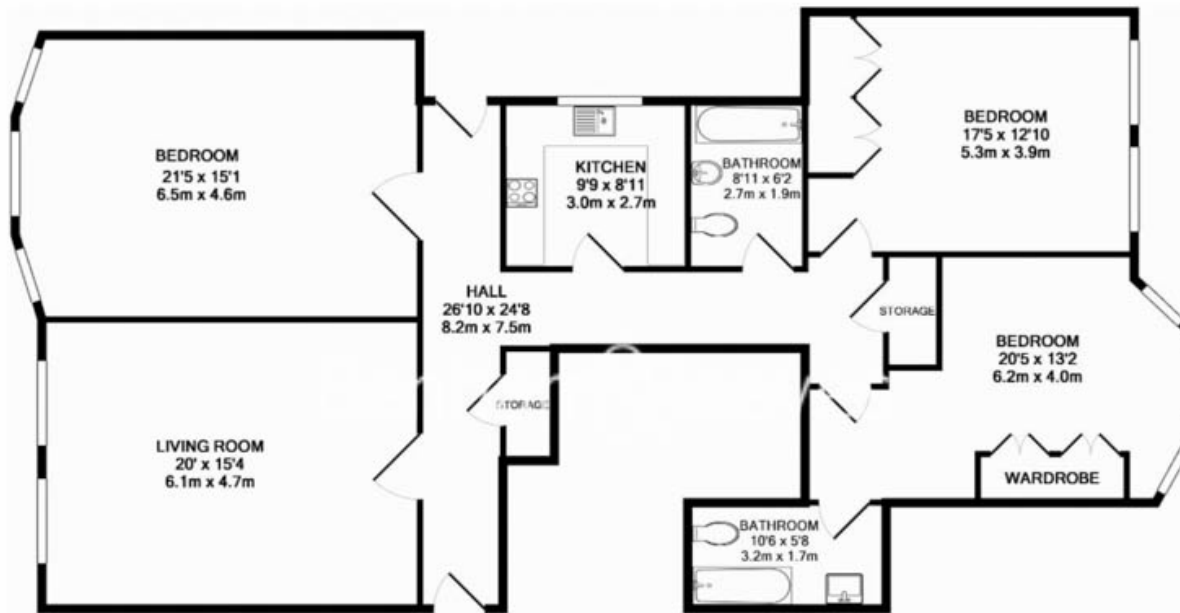

Kensington Court Mansions, Kensington, W8

£1,075 per week, £4,658 per month + fees

www.benhams.com

KENSINGTON COURT MANSIONS, W8
TOTAL APPROX. FLOOR AREA 1504 SQ.FT. (139.7 SQ.M.)
Whilst every attempt has been made to ensure the accuracy of the floor plan contained here, measurements of doors, windows, rooms and any other items are approximate and no responsibility is taken for any error, omission, or mis-statement. This plan is for illustrative purposes only and should be used as such by any prospective purchaser. The services, systems and appliances shown have not been tested and no guarantee as to their operability or efficiency can be given.
Made with Metropix ©2013

Energy Efficiency Rating		Current	Potential
Very energy efficient - lower running costs			
(92 plus) A			
(81-91) B			
(69-80) C			
(55-68) D	Benham & Reeves	62	74
(39-54) E			
(21-38) F			
(1-20) G			
Not energy efficient - higher running costs			
England & Wales		EU Directive 2002/91/EC	

London branches open six days a week Mon - Sat

Canary Wharf | City | Colindale | Dartmouth Park | Ealing | Fulham
Hammersmith | Hampstead | Highgate | Hyde Park | Kensington | Kew
Knightsbridge | Nine Elms | Shoreditch | Southall | Surrey Quays
Wapping | Wembley | White City | Woolwich

International offices

China | Hong Kong SAR | India | Indonesia | Qatar | Malaysia | Middle East | Pakistan
Singapore | South Africa | Thailand | Turkey

Benham & Reeves