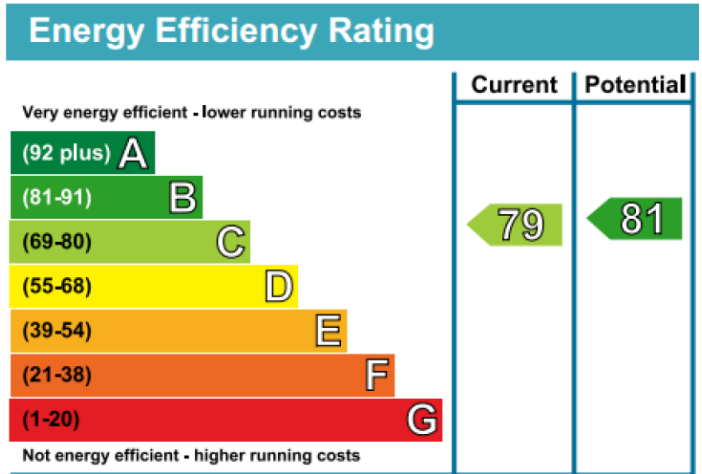

Trafalgar Gardens, Kensington, W8

£640 per week, £2,773 per month + fees

www.benhams.com

3TG.SER.W8 - 2ND FLOOR
TOTAL APPROX. FLOOR AREA 478 SQ.FT. (44.4 SQ.M.)

London branches open six days a week Mon - Sat

Canary Wharf | City | Colindale | Dartmouth Park | Ealing | Fulham
Hammersmith | Hampstead | Highgate | Hyde Park | Kensington | Kew
Knightsbridge | Nine Elms | Shoreditch | Southall | Surrey Quays
Wapping | Wembley | White City | Woolwich

International offices

China | Hong Kong SAR | India | Indonesia | Qatar | Malaysia | Middle East | Pakistan
Singapore | South Africa | Thailand | Turkey