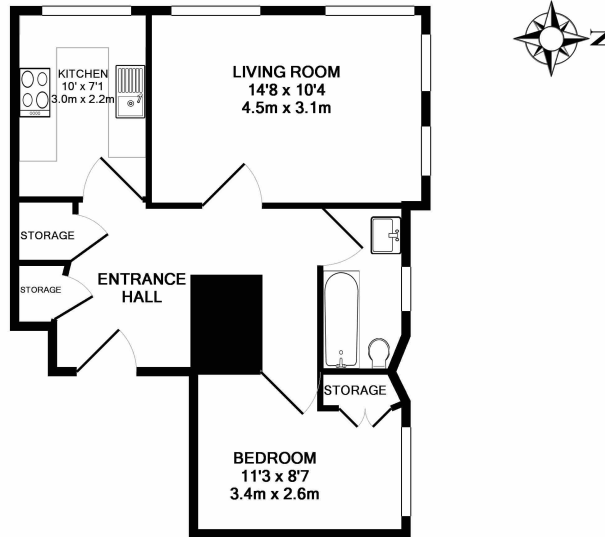

Trafalgar Gardens, Kensington, W8

£640 per week, £2,773 per month + fees

www.benhams.com

3TG.SER.W8 - 2ND FLOOR
TOTAL APPROX. FLOOR AREA 478 SQ.FT. (44.4 SQ.M.)