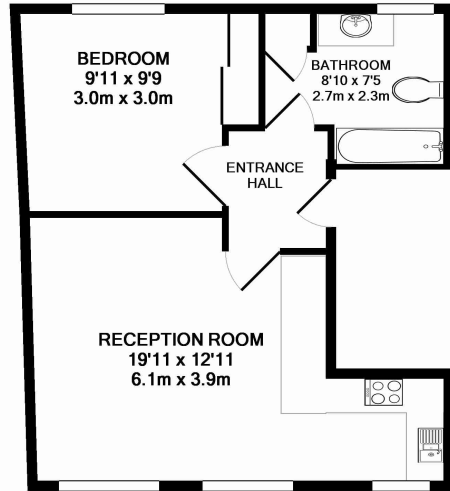

Please [click here](#) for full detail

Property features

1 Bedroom | 1 Bathroom | Reception | Furnished | Kitchen | EPC-D | Near shops and park | Wood Floor | Kensington high street Tube

For more information about this property,
please call our Kensington branch on

Benham & Reeves

Thackeray Street, Kensington, W8

£392 per week, £1,700 per month + fees

www.benhams.com

00149-5TS.K.W8 - 1ST FLOOR
TOTAL APPROX. FLOOR AREA 401 SQ.FT. (37.3 SQ.M.)
Whilst every attempt has been made to ensure the accuracy of the floor plan contained here, measurements of doors, windows, rooms and any other items are approximate and no responsibility is taken for any error, omission, or mis-statement. This plan is for illustrative purposes only and should be used as such by any prospective purchaser. The services, systems and appliances shown have not been tested and no guarantee as to their operability or efficiency can be given
Made with Metropix ©2015