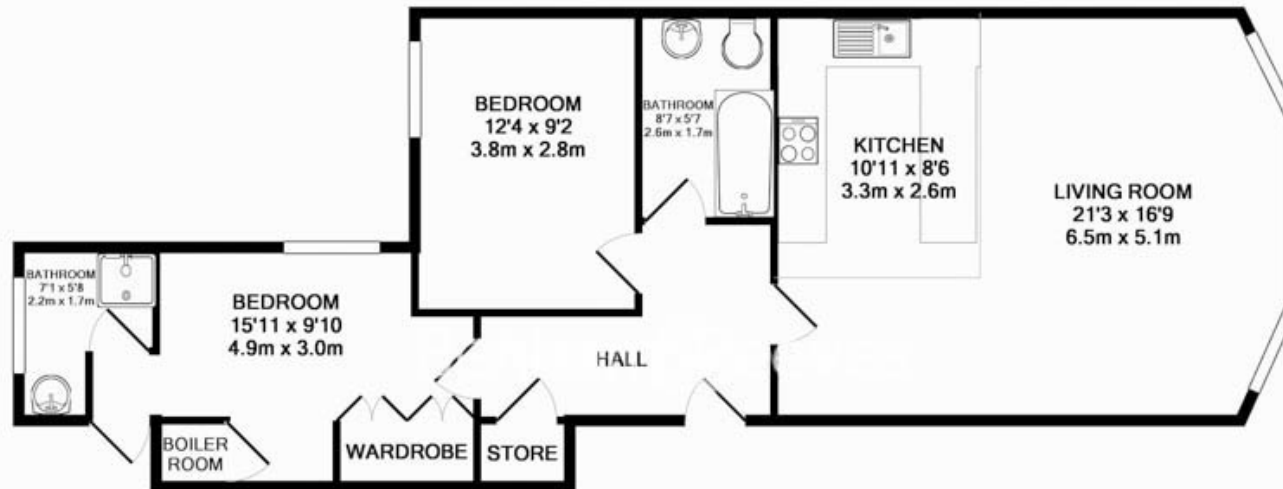

# Marloes Road, Kensington, W8

£675 per week, £2,925 per month + fees

www.benhams.com

F1.8MR.W8  
TOTAL APPROX. FLOOR AREA 757 SQ.FT. (70.3 SQ.M.)

Whilst every attempt has been made to ensure the accuracy of the floor plan contained here, measurements of doors, windows, rooms and any other items are approximate and no responsibility is taken for any error, omission, or mis-statement. This plan is for illustrative purposes only and should be used as such by any prospective purchaser. The services, systems and appliances shown have not been tested and no guarantee as to their operability or efficiency can be given  
Made with Metropix ©2016