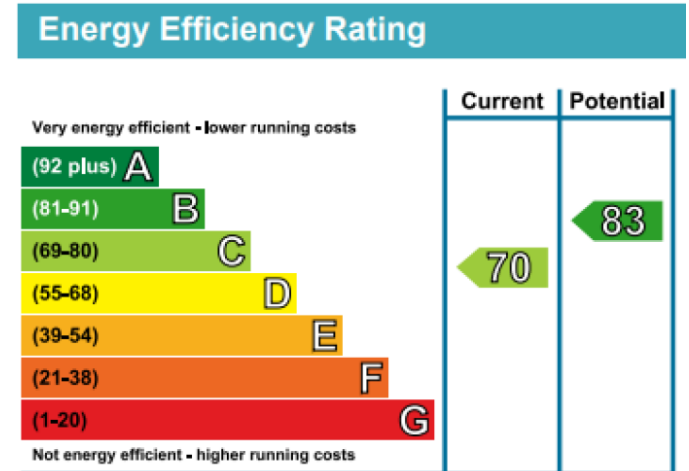

Regent Court, Kensington, W8

£950 per week, £4,117 per month + fees

www.benhams.com

London branches open six days a week Mon - Sat

Canary Wharf | City | Colindale | Dartmouth Park | Ealing | Fulham
Hammersmith | Hampstead | Highgate | Hyde Park | Kensington | Kew
Knightsbridge | Nine Elms | Shoreditch | Southall | Surrey Quays
Wapping | Wembley | White City | Woolwich

International offices

China | Hong Kong SAR | India | Indonesia | Qatar | Malaysia | Middle East | Pakistan
Singapore | South Africa | Thailand | Turkey