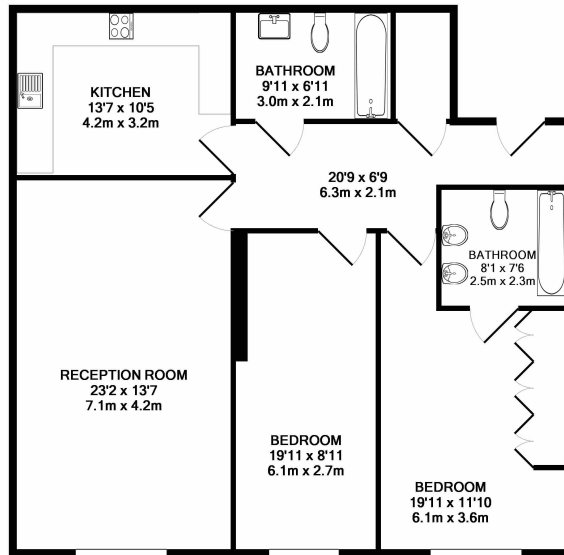

Regent Court, Kensington, W8

£950 per week, £4,117 per month + fees

www.benhams.com

London branches open six days a week Mon - Sat

Canary Wharf | City | Colindale | Dartmouth Park | Ealing | Fulham
Hammersmith | Hampstead | Highgate | Hyde Park | Kensington | Kew
Knightsbridge | Nine Elms | Shoreditch | Southall | Surrey Quays
Wapping | Wembley | White City | Woolwich

International offices

China | Hong Kong SAR | India | Indonesia | Qatar | Malaysia | Middle East | Pakistan
Singapore | South Africa | Thailand | Turkey