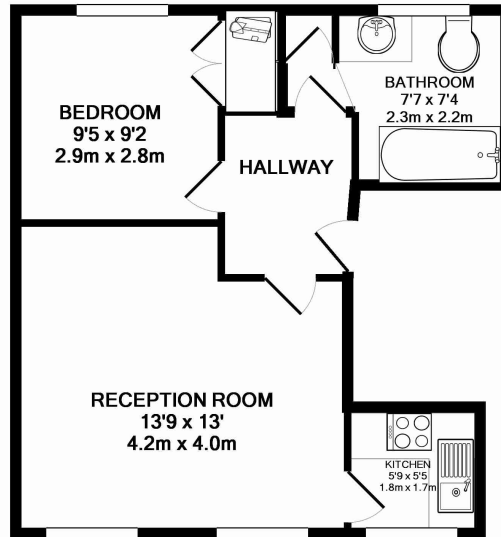

Please [click here](#) for full detail

Property features

1 Bedroom | 1 Bathroom | Reception | Furnished | Fitted Kitchen | EPC-C | Neutral Decor | Secure Entrance | Nearby Kensington Tube Station

For more information about this property,
please call our Kensington branch on

Benham & Reeves

Thackeray Street, Kensington, W8

£346 per week, £1,500 per month + fees

www.benhams.com

THACKERY STREET
TOTAL APPROX. FLOOR AREA 400 SQ.FT. (37.2 SQ.M.)

Whilst every attempt has been made to ensure the accuracy of the floor plan contained here, measurements of doors, windows, rooms and any other items are approximate and no responsibility is taken for any error, omission, or mis-statement. This plan is for illustrative purposes only and should be used as such by any prospective purchaser. The services, systems and appliances shown have not been tested and no guarantee as to their operability or efficiency can be given
Made with Metropix ©2013