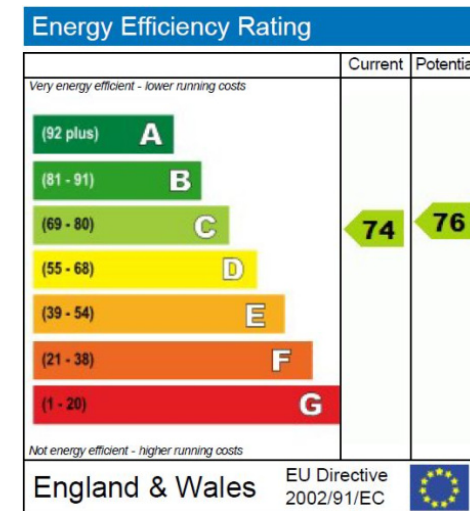

Benham & Reeves

Thackeray Street, Kensington, W8

£346 per week, £1,500 per month + fees

www.benhams.com

THACKERY STREET
TOTAL APPROX. FLOOR AREA 400 SQ.FT. (37.2 SQ.M.)

Whilst every attempt has been made to ensure the accuracy of the floor plan contained here, measurements of doors, windows, rooms and any other items are approximate and no responsibility is taken for any error, omission, or mis-statement. This plan is for illustrative purposes only and should be used as such by any prospective purchaser. The services, systems and appliances shown have not been tested and no guarantee as to their operability or efficiency can be given
Made with Metropix ©2013