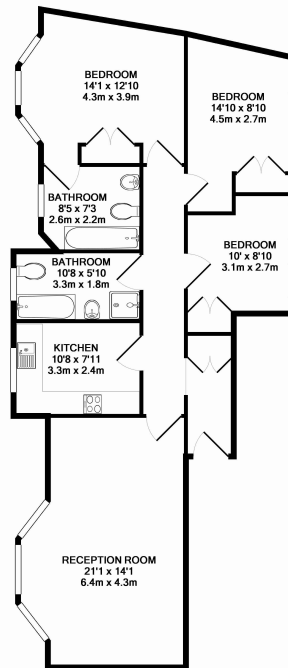

Pitt Street, Kensington, W8

£995 per week, £4,312 per month + fees

www.benhams.com

Energy Efficiency Rating		Current	Potential
Very energy efficient - lower running costs			
(92 plus) A			
(81-91) B			
(69-80) C			
(55-68) D			
(39-54) E		44	56
(21-38) F			
(1-20) G			
Not energy efficient - higher running costs			
England & Wales		EU Directive 2002/91/EC	

London branches open six days a week Mon - Sat

Canary Wharf | City | Colindale | Dartmouth Park | Ealing | Fulham
Hammersmith | Hampstead | Highgate | Hyde Park | Kensington | Kew
Knightsbridge | Nine Elms | Shoreditch | Southall | Surrey Quays
Wapping | Wembley | White City | Woolwich

International offices

China | Hong Kong SAR | India | Indonesia | Qatar | Malaysia | Middle East | Pakistan
Singapore | South Africa | Thailand | Turkey