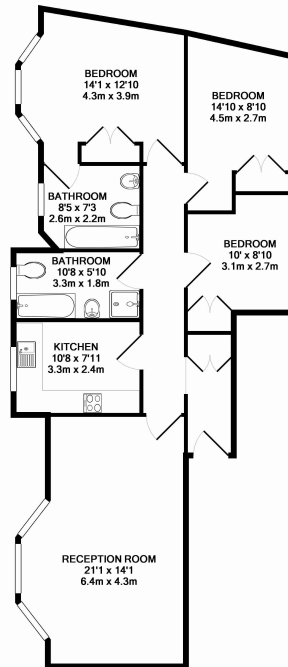

Pitt Street, Kensington, W8

£945 per week, £4,095 per month + fees

www.benhams.com

Energy Efficiency Rating		Current	Potential
Very energy efficient - lower running costs			
(92 plus) A			
(81-91) B			
(69-80) C			
(55-68) D			
(39-54) E		44	56
(21-38) F			
(1-20) G			
Not energy efficient - higher running costs			
England & Wales		EU Directive 2002/91/EC	

London branches open six days a week Mon - Sat

Canary Wharf | City | Colindale | Dartmouth Park | Ealing | Fulham
Hammersmith | Hampstead | Highgate | Hyde Park | Kensington | Kew
Knightsbridge | Nine Elms | Shoreditch | Southall | Surrey Quays
Wapping | Wembley | White City | Woolwich

International offices

China | Hong Kong SAR | India | Indonesia | Qatar | Malaysia | Middle East | Pakistan
Singapore | South Africa | Thailand | Turkey