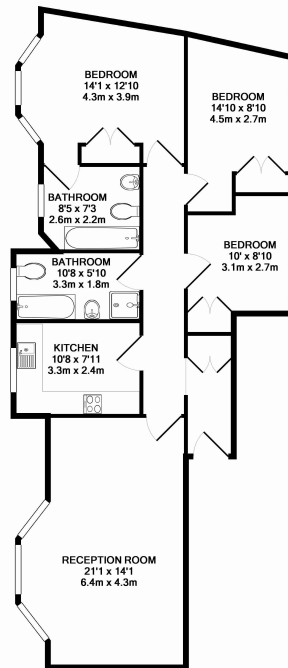

Pitt Street, Kensington, W8

£923 per week, £4,000 per month + fees

www.benhams.com

Energy Efficiency Rating		Current	Potential
Very energy efficient - lower running costs			
(92 plus) A			
(81-91) B			
(69-80) C			
(55-68) D			
(39-54) E		44	56
(21-38) F			
(1-20) G			
Not energy efficient - higher running costs			
England & Wales		EU Directive 2002/91/EC	

London branches open six days a week Mon - Sat

Canary Wharf | City | Colindale | Dartmouth Park | Ealing | Fulham
Hammersmith | Hampstead | Highgate | Hyde Park | Kensington | Kew
Knightsbridge | Nine Elms | Shoreditch | Southall | Surrey Quays
Wapping | Wembley | White City | Woolwich

International offices

China | Hong Kong SAR | India | Indonesia | Qatar | Malaysia | Middle East | Pakistan
Singapore | South Africa | Thailand | Turkey