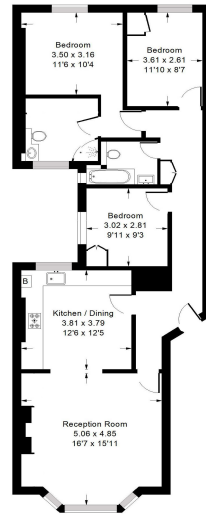

Abingdon Road, Kensington, W8

£1,050 per week, £4,550 per month + fees

www.benhams.com

3rd Floor
Approx gross internal area: 1076sq/ft - 100sq/m