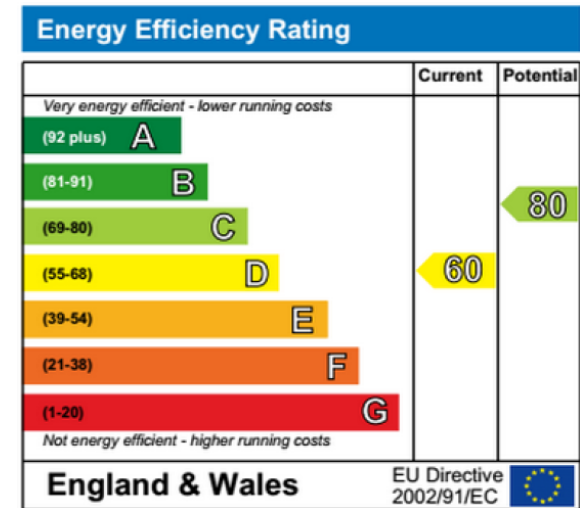

Abingdon Road, Kensington, W8

£1,000 per week, £4,333 per month + fees

www.benhams.com

London branches open six days a week Mon - Sat

Canary Wharf | City | Colindale | Dartmouth Park | Ealing | Fulham
Hammersmith | Hampstead | Highgate | Hyde Park | Kensington | Kew
Knightsbridge | Nine Elms | Shoreditch | Southall | Surrey Quays
Wapping | Wembley | White City | Woolwich

International offices

China | Hong Kong SAR | India | Indonesia | Qatar | Malaysia | Middle East | Pakistan
Singapore | South Africa | Thailand | Turkey