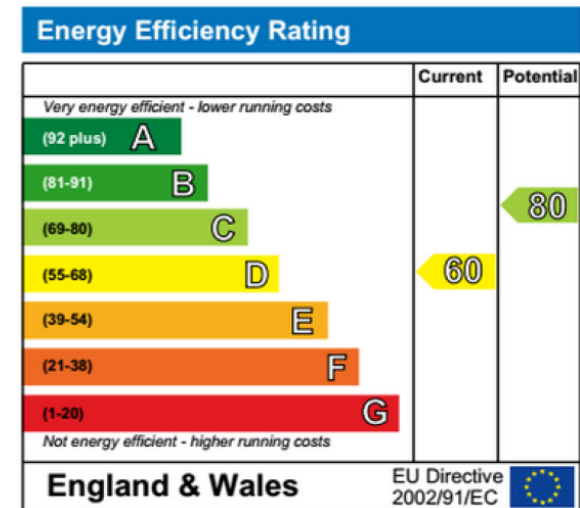

Abingdon Road, Kensington, W8

£900 per week, £3,900 per month + fees

www.benhams.com

London branches open six days a week Mon - Sat

Canary Wharf | City | Colindale | Dartmouth Park | Ealing | Fulham
Hammersmith | Hampstead | Highgate | Hyde Park | Kensington | Kew
Knightsbridge | Nine Elms | Shoreditch | Southall | Surrey Quays
Wapping | Wembley | White City | Woolwich

International offices

China | Hong Kong SAR | India | Indonesia | Qatar | Malaysia | Middle East | Pakistan
Singapore | South Africa | Thailand | Turkey