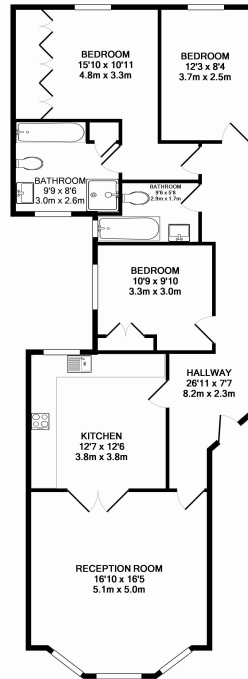

Abingdon Road, Kensington, W8

£900 per week, £3,900 per month + fees

www.benhams.com

London branches open six days a week Mon - Sat

Canary Wharf | City | Colindale | Dartmouth Park | Ealing | Fulham
Hammersmith | Hampstead | Highgate | Hyde Park | Kensington | Kew
Knightsbridge | Nine Elms | Shoreditch | Southall | Surrey Quays
Wapping | Wembley | White City | Woolwich

International offices

China | Hong Kong SAR | India | Indonesia | Qatar | Malaysia | Middle East | Pakistan
Singapore | South Africa | Thailand | Turkey