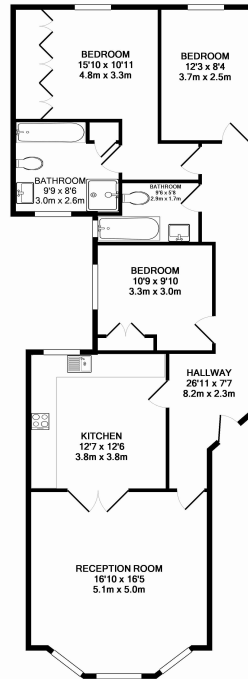

Abingdon Road, Kensington, W8

£1,000 per week, £4,333 per month + fees

www.benhams.com

London branches open six days a week Mon - Sat

Canary Wharf | City | Colindale | Dartmouth Park | Ealing | Fulham
Hammersmith | Hampstead | Highgate | Hyde Park | Kensington | Kew
Knightsbridge | Nine Elms | Shoreditch | Southall | Surrey Quays
Wapping | Wembley | White City | Woolwich

International offices

China | Hong Kong SAR | India | Indonesia | Qatar | Malaysia | Middle East | Pakistan
Singapore | South Africa | Thailand | Turkey