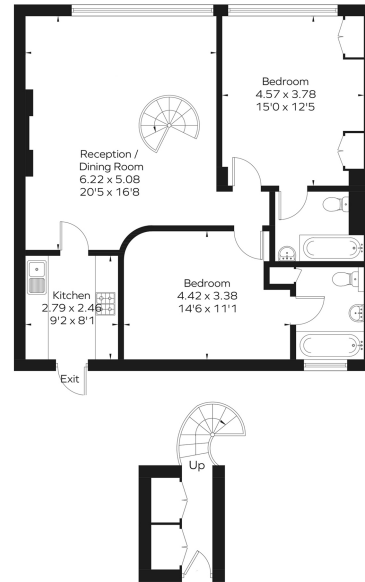

Palace Gate, Kensington, W8

£1,100 per week, £4,767 per month + fees

www.benhams.com

3rd Floor
Approx gross internal area: 930sq/ft - 86sq/m

London branches open six days a week Mon - Sat

Canary Wharf | City | Colindale | Dartmouth Park | Ealing | Fulham
Hammersmith | Hampstead | Highgate | Hyde Park | Kensington | Kew
Knightsbridge | Nine Elms | Shoreditch | Southall | Surrey Quays
Wapping | Wembley | White City | Woolwich

International offices

China | Hong Kong SAR | India | Indonesia | Qatar | Malaysia | Middle East | Pakistan
Singapore | South Africa | Thailand | Turkey

Benham & Reeves