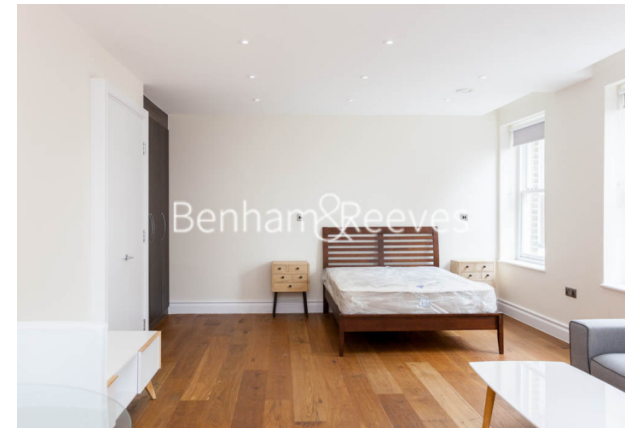

Benham & Reeves

Kensington High Street, Kensington, W8

£530 per week, £2,297 per month + fees

 Studio  1 Bathroom  Furnished

An extremely spacious 3rd floor studio apartment situated in a recently refurbished period block a few minutes from Kensington Gardens. Conveniently located minutes from High Street Kensington underground (Circle and District lines).

Please [click here](#) for full detail

Property features

Studio | 1 Bathroom | Reception | Furnished | Fitted Kitchen | EPC-B | Wood Floors | Underfloor Heating | Nearby High Street Kensington Station

For more information about this property, please call our Kensington branch on

Benham & Reeves

Kensington High Street, Kensington, W8

£530 per week, £2,297 per month + fees

www.benhams.com

F306.151-161KHS.W8 - 3RD FLOOR
TOTAL APPROX. FLOOR AREA 431 SQ.FT. (40.1 SQ.M.)

Whilst every attempt has been made to ensure the accuracy of the floor plan contained here, measurements of doors, windows, rooms and any other items are approximate and no responsibility is taken for any error, omission, or mis-statement. This plan is for illustrative purposes only and should be used as such by any prospective purchaser. The services, systems and appliances shown have not been tested and no guarantee as to their operability or efficiency can be given
Made with Metropix ©2017