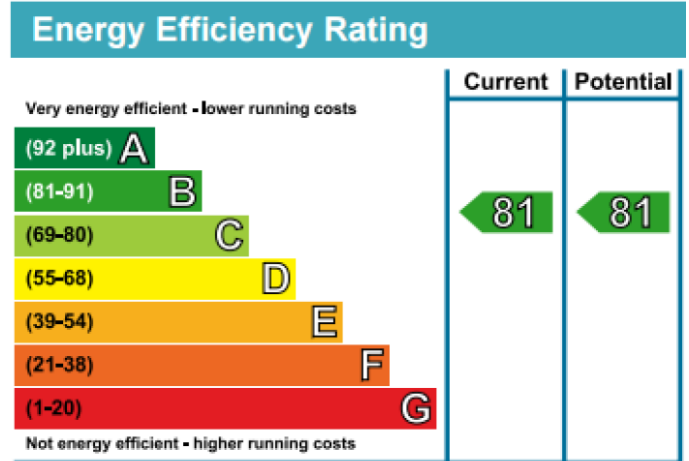

Benham & Reeves

Kensington High Street, Kensington, W8

£530 per week, £2,297 per month + fees

www.benhams.com

F306.151-161KHS.W8 - 3RD FLOOR
TOTAL APPROX. FLOOR AREA 431 SQ.FT. (40.1 SQ.M.)

Whilst every attempt has been made to ensure the accuracy of the floor plan contained here, measurements of doors, windows, rooms and any other items are approximate and no responsibility is taken for any error, omission, or mis-statement. This plan is for illustrative purposes only and should be used as such by any prospective purchaser. The services, systems and appliances shown have not been tested and no guarantee as to their operability or efficiency can be given
Made with Metropix ©2017