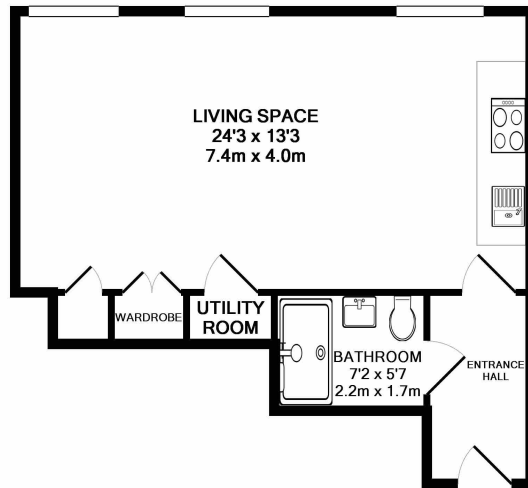

Please [click here](#) for full detail

Property features

Studio | 1 Bathroom | Reception | Furnished | Fitted Kitchen | EPC-B | Wood Floors | Underfloor Heating | Nearby High Street Kensington Station

For more information about this property, please call our Kensington branch on

Benham & Reeves

Kensington High Street, Kensington, W8

£530 per week, £2,297 per month + fees

www.benhams.com

F306.151-161KHS.W8 - 3RD FLOOR
TOTAL APPROX. FLOOR AREA 431 SQ.FT. (40.1 SQ.M.)

Whilst every attempt has been made to ensure the accuracy of the floor plan contained here, measurements of doors, windows, rooms and any other items are approximate and no responsibility is taken for any error, omission, or mis-statement. This plan is for illustrative purposes only and should be used as such by any prospective purchaser. The services, systems and appliances shown have not been tested and no guarantee as to their operability or efficiency can be given
Made with Metropix ©2017