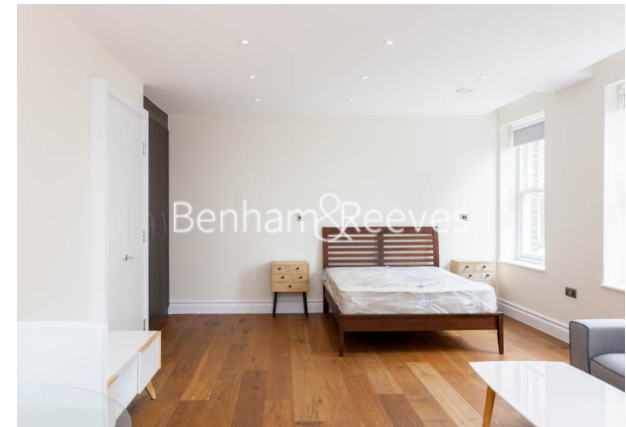

Benham & Reeves

Kensington High Street, Kensington, W8

£530 per week, £2,297 per month + fees

 Studio  1 Bathroom  Furnished

An extremely spacious 3rd floor studio apartment situated in a recently refurbished period block a few minutes from Kensington Gardens. Conveniently located minutes from High Street Kensington underground (Circle and District lines).

Please [click here](#) for full detail

Property features

Studio | 1 Bathroom | Reception | Furnished | Fitted Kitchen | EPC-B | Wood Floors | Underfloor Heating | Nearby High Street Kensington Station

For more information about this property, please call our Kensington branch on

Benham & Reeves

Kensington High Street, Kensington, W8

£530 per week, £2,297 per month + fees

www.benhams.com

F306.151-161KHS.W8 - 3RD FLOOR
TOTAL APPROX. FLOOR AREA 431 SQ.FT. (40.1 SQ.M.)

Whilst every attempt has been made to ensure the accuracy of the floor plan contained here, measurements of doors, windows, rooms and any other items are approximate and no responsibility is taken for any error, omission, or mis-statement. This plan is for illustrative purposes only and should be used as such by any prospective purchaser. The services, systems and appliances shown have not been tested and no guarantee as to their operability or efficiency can be given
Made with Metropix ©2017