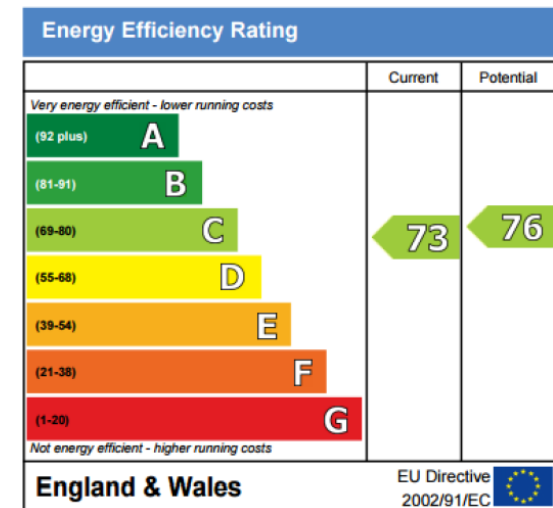

London branches open six days a week Mon - Sat

Canary Wharf | City | Colindale | Dartmouth Park | Ealing | Fulham
Hammersmith | Hampstead | Highgate | Hyde Park | Kensington | Kew
Knightsbridge | Nine Elms | Shoreditch | Southall | Surrey Quays
Wapping | Wembley | White City | Woolwich

International offices

China | Hong Kong SAR | India | Indonesia | Qatar | Malaysia | Middle East | Pakistan
Singapore | South Africa | Thailand | Turkey

Benham & Reeves