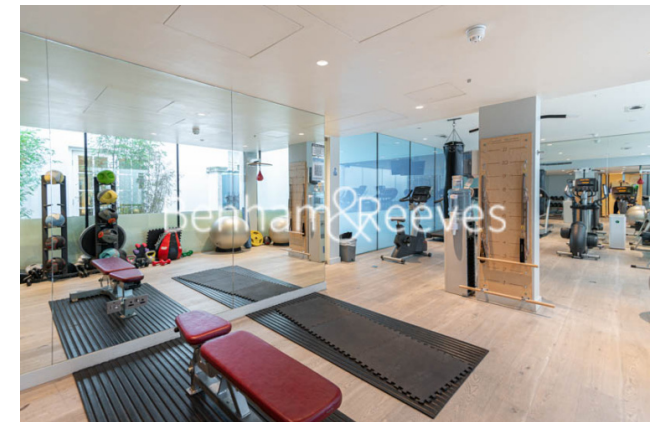

3 Bedrooms   2 Bathrooms
Furnished/UnFurnished

A bright and spacious apartment set over the 4th and 5th floors, with valet parking and excellent leisure facilities in the heart of Kensington. The property is nearby the open spaces of Holland Park and the amenities and underground (Circle and District lines) station of High Street Kensington.

Please [click here](#) for full detail

Property features

3 Bedrooms | 2 Bathrooms | Reception | Furn/Unfurn | Fitted Kitchen | EPC-E | Area 1183.6 sqft | Wood floors | Porter | Nearby Kensington Underground

For more information about this property,
please call our Kensington branch on

020 7938 3522

Redress & Client Money Protection :

Benham and Reeves are members of The Property Ombudsman redress scheme and have Client Money protection with ARLA Propertymark. You can find more information on our website at <https://www.benhams.com/membership/>

Benham & Reeves