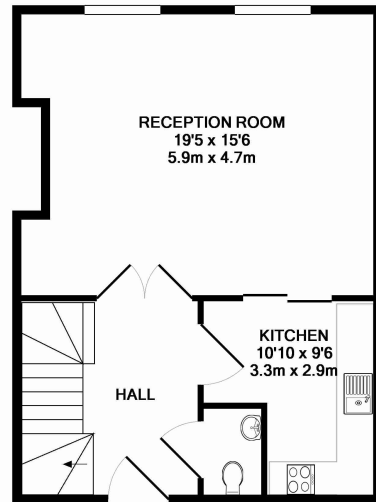

Duchess of Bedfords Walk, Kensington, W8

£2,300 per week, £9,967 per month + fees

www.benhams.com

GROUND FLOOR
APPROX. FLOOR
AREA 500 SQ.FT.
(46.5 SQ.M.)