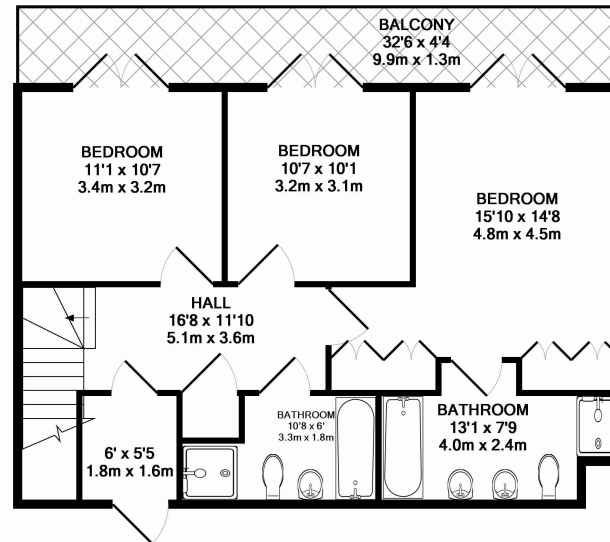

1ST FLOOR
APPROX. FLOOR
AREA 722 SQ.FT.
(67.1 SQ.M.)

00162-61AGK.W8 - 4TH FLOOR
TOTAL APPROX. FLOOR AREA 1223 SQ.FT. (113.6 SQ.M.)