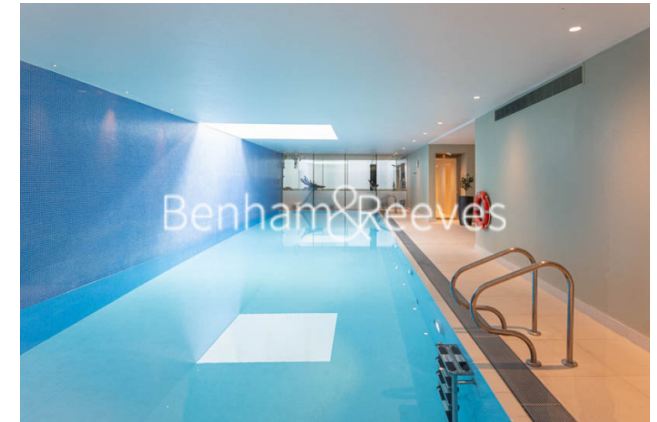

3 Bedrooms   2 Bathrooms
Furnished/UnFurnished

A bright and spacious apartment set over the 4th and 5th floors, with valet parking and excellent leisure facilities in the heart of Kensington. The property is nearby the open spaces of Holland Park and the amenities and underground (Circle and District lines) station of High Street Kensington.

Please [click here](#) for full detail

Property features

3 Bedrooms | 2 Bathrooms | Reception | Furn/Unfurn | Fitted Kitchen | EPC-E | Area 1183.6 sqft | Wood floors | Porter | Nearby Kensington Underground

For more information about this property,
please call our Kensington branch on

020 7938 3522

Redress & Client Money Protection :

Benham and Reeves are members of The Property Ombudsman redress scheme and have Client Money protection with ARLA Propertymark. You can find more information on our website at <https://www.benhams.com/membership/>

Benham & Reeves