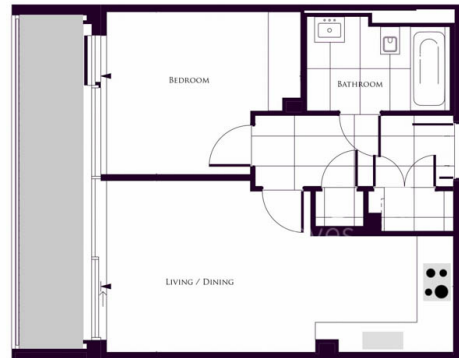

Radnor Terrace, Kensington, W14

£665 per week, £2,882 per month + fees

www.benhams.com

W14 - 9th floor

Approx Gross Area: 49 sq m / 520 sq ft

LIVING/DINING/KITCHEN 7087mm x 3454mm 23'3" x 11'4"
BEDROOM 4013mm x 3251mm 13'2" x 10'8"