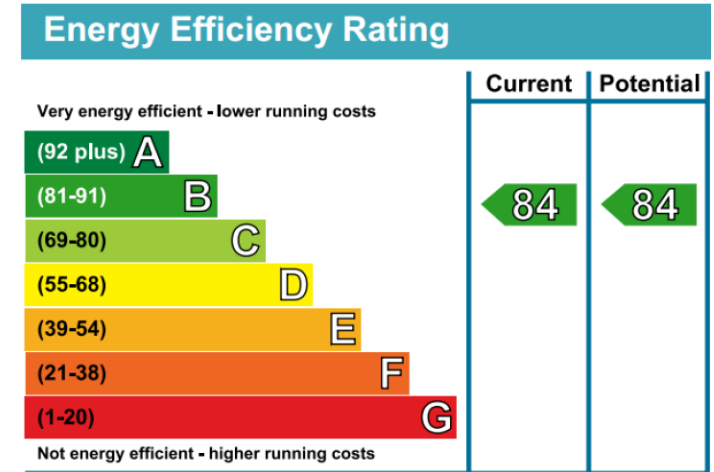

Kensington High Street, Kensington, W14

£920 per week, £3,987 per month + fees

www.benhams.com