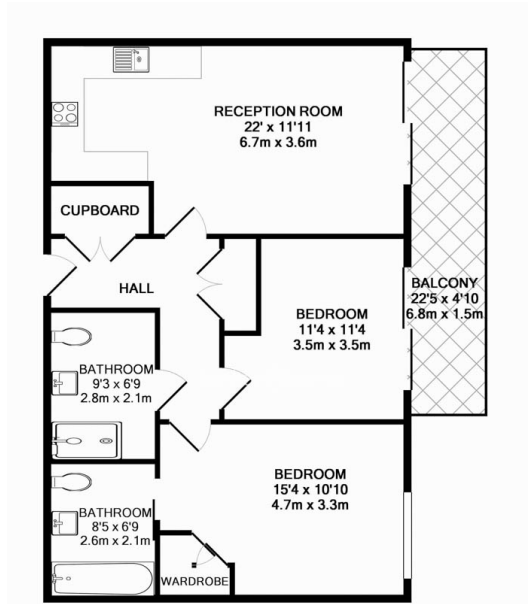

Kensington High Street, Kensington, W14

£920 per week, £3,987 per month + fees

www.benhams.com