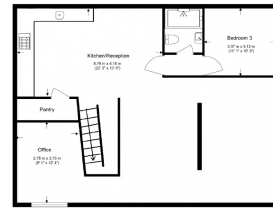

Napier Place, Kensington, W14

£3,000 per week, £13,000 per month + fees

www.benhams.com

Total Gross Internal Area
236.0 Sq/m - 2,540 Sq/ft

First Floor