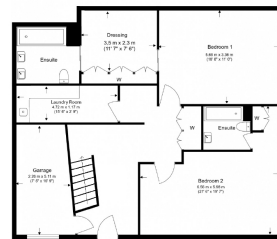

Ground Floor

Score	Energy rating	Current	Potential
92+	A		
81-91	B		
69-80	C		71 C
55-68	D	65 D	
39-54	E		
21-38	F		
1-20	G		

London branches open six days a week Mon - Sat

Canary Wharf | City | Colindale | Dartmouth Park | Ealing | Fulham
Hammersmith | Hampstead | Highgate | Hyde Park | Kensington | Kew
Knightsbridge | Nine Elms | Shoreditch | Southall | Surrey Quays
Wapping | Wembley | White City | Woolwich

International offices

China | Hong Kong SAR | India | Indonesia | Israel | Malaysia | Middle East | Pakistan
Qatar | Singapore | South Africa | Thailand | Turkey