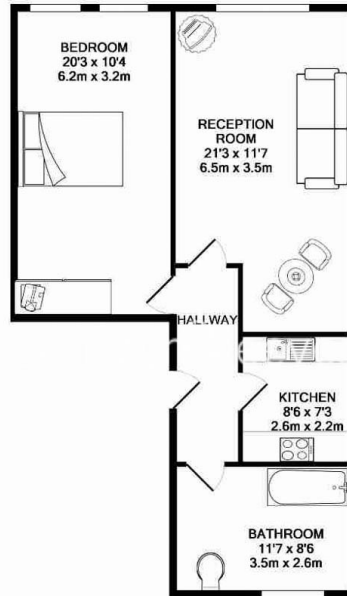

Earls Court Road, Kensington, SW5

£485 per week, £2,102 per month + fees

www.benhams.com