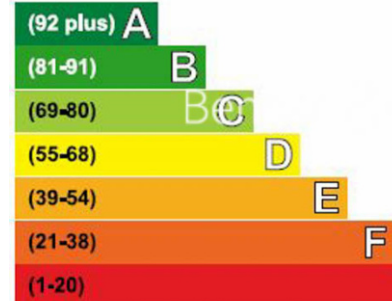

Energy Efficiency Rating

Very energy efficient - lower running costs

	Current	Potential
(92 plus) A		
(81-91) B		
(69-80) BC		79
(55-68) D		
(39-54) E	43	
(21-38) F		
(1-20) G		

Not energy efficient - higher running costs

London branches open six days a week Mon - Sat

Canary Wharf | City | Colindale | Dartmouth Park | Ealing | Fulham
Hammersmith | Hampstead | Highgate | Hyde Park | Kensington | Kew
Knightsbridge | Nine Elms | Shoreditch | Southall | Surrey Quays
Wapping | Wembley | White City | Woolwich

International offices

China | Hong Kong SAR | India | Indonesia | Qatar | Malaysia | Middle East | Pakistan
Singapore | South Africa | Thailand | Turkey