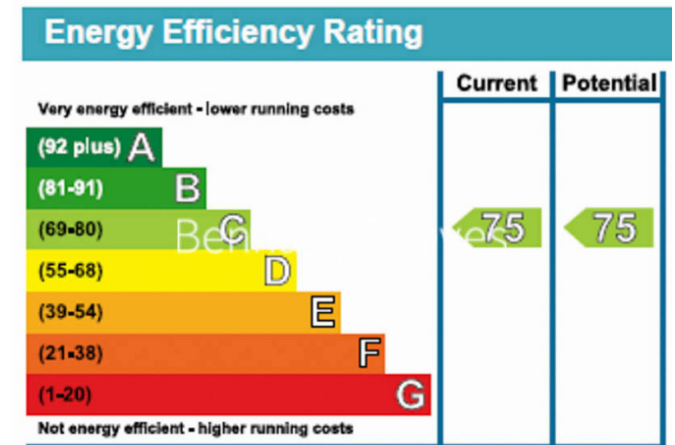

# Albany House, Judd Street, WC1H

£390 per week, £1,690 per month + fees

www.benhams.com

ALBANY HOUSE, JUDD STREET, WC1H 9QS  
TOTAL APPROX. FLOOR AREA 160 SQ.FT. (14.9 SQ.M.)

Whilst every attempt has been made to ensure the accuracy of the floor plan contained here, measurements of doors, windows, rooms and any other items are approximate and no responsibility is taken for any error, omission, or mis-statement. This plan is for illustrative purposes only and should be used as such by any prospective purchaser. The services, systems and appliances shown have not been tested and no guarantee as to their operability or efficiency can be given  
Made with Metropix ©2013