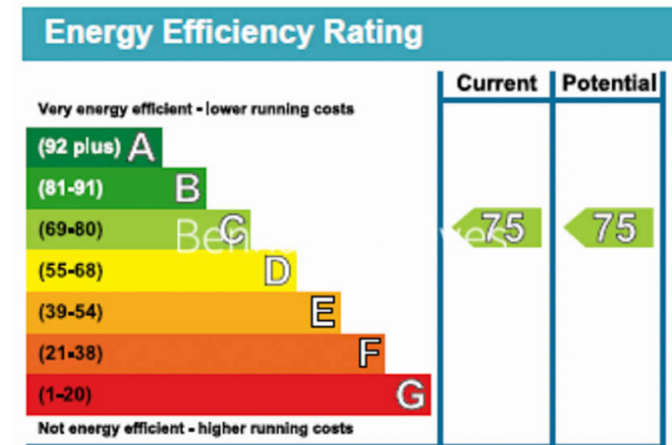

# Albany House, Judd Street, WC1H

£390 per week, £1,690 per month + fees

www.benhams.com

ALBANY HOUSE, JUDD STREET, WC1H 9QS  
TOTAL APPROX. FLOOR AREA 160 SQ.FT. (14.9 SQ.M.)

Whilst every attempt has been made to ensure the accuracy of the floor plan contained here, measurements of doors, windows, rooms and any other items are approximate and no responsibility is taken for any error, omission, or mis-statement. This plan is for illustrative purposes only and should be used as such by any prospective purchaser. The services, systems and appliances shown have not been tested and no guarantee as to their operability or efficiency can be given  
Made with Metropix ©2013