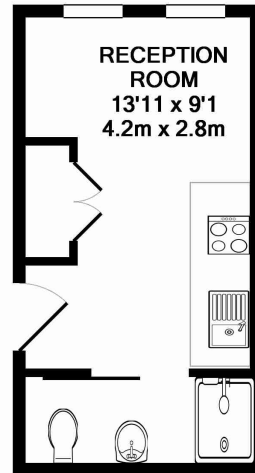

Please [click here](#) for full detail

Property features

Studio Apartment | Shower Room | Fitted Kitchen | Furnished | Building Porter | EPC-C | Laundry Room and Fitness Room | Close to The City & The West End | King's Cross St Pancras Station Nearby

Benham & Reeves

Albany House, Judd Street, WC1H

£390 per week, £1,690 per month + fees

www.benhams.com

ALBANY HOUSE, JUDD STREET, WC1H 9QS
TOTAL APPROX. FLOOR AREA 160 SQ.FT. (14.9 SQ.M.)

Whilst every attempt has been made to ensure the accuracy of the floor plan contained here, measurements of doors, windows, rooms and any other items are approximate and no responsibility is taken for any error, omission, or mis-statement. This plan is for illustrative purposes only and should be used as such by any prospective purchaser. The services, systems and appliances shown have not been tested and no guarantee as to their operability or efficiency can be given
Made with Metropix ©2013