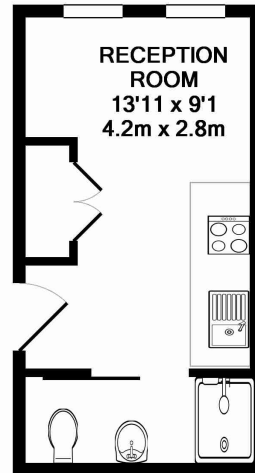

Albany House, Judd Street, WC1H

£390 per week, £1,690 per month + fees

www.benhams.com

ALBANY HOUSE, JUDD STREET, WC1H 9QS
TOTAL APPROX. FLOOR AREA 160 SQ.FT. (14.9 SQ.M.)

Whilst every attempt has been made to ensure the accuracy of the floor plan contained here, measurements of doors, windows, rooms and any other items are approximate and no responsibility is taken for any error, omission, or mis-statement. This plan is for illustrative purposes only and should be used as such by any prospective purchaser. The services, systems and appliances shown have not been tested and no guarantee as to their operability or efficiency can be given
Made with Metropix ©2013