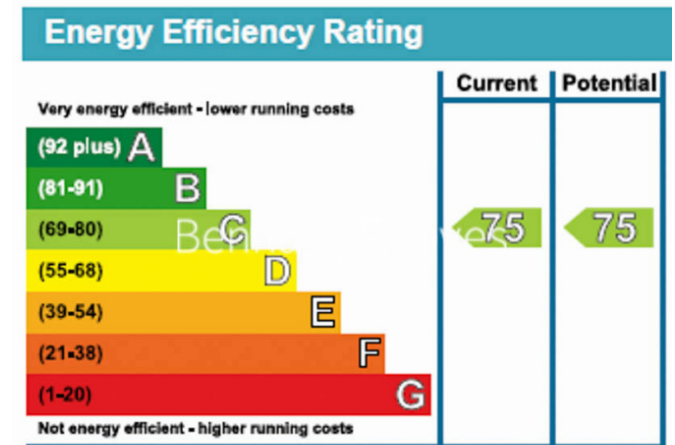

Benham & Reeves

Albany House, Judd Street, WC1H

£390 per week, £1,690 per month + fees

www.benhams.com

ALBANY HOUSE, JUDD STREET, WC1H 9QS
TOTAL APPROX. FLOOR AREA 160 SQ.FT. (14.9 SQ.M.)

Whilst every attempt has been made to ensure the accuracy of the floor plan contained here, measurements of doors, windows, rooms and any other items are approximate and no responsibility is taken for any error, omission, or mis-statement. This plan is for illustrative purposes only and should be used as such by any prospective purchaser. The services, systems and appliances shown have not been tested and no guarantee as to their operability or efficiency can be given
Made with Metropix ©2013