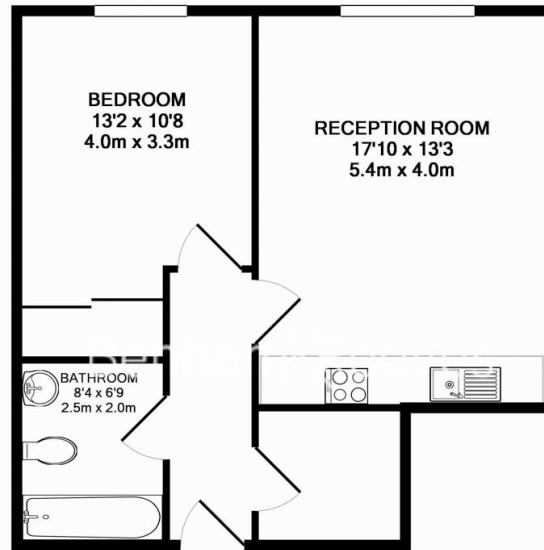

Benham & Reeves

Drummond Way, Islington, N1

£508 per week, £2,200 per month + fees

www.benhams.com

GORE HOUSE, DRUMMOND WAY BARNBURY PLACE, N1
TOTAL APPROX. FLOOR AREA 535 SQ.FT. (49.7 SQ.M.)

Whilst every attempt has been made to ensure the accuracy of the floor plan contained here, measurements of doors, windows, rooms and any other items are approximate and no responsibility is taken for any error, omission, or mis-statement. This plan is for illustrative purposes only and should be used as such by any prospective purchaser. The services, systems and appliances shown have not been tested and no guarantee as to their operability or efficiency can be given
Made with Metropix ©2014