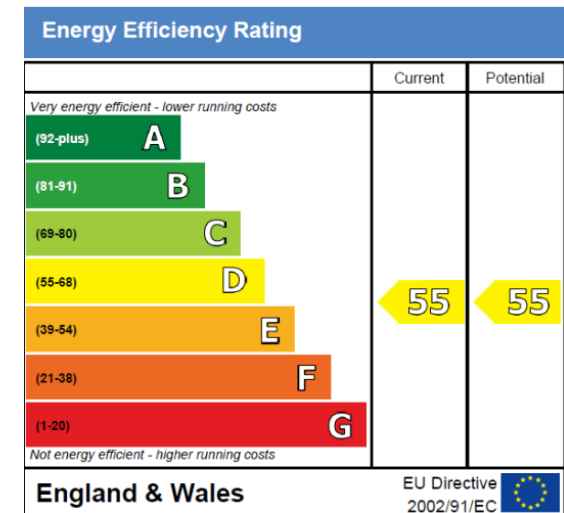

Benham & Reeves

Drummond Way, Islington, N1

£508 per week, £2,200 per month + fees

www.benhams.com

GORE HOUSE, DRUMMOND WAY BARNBURY PLACE, N1
TOTAL APPROX. FLOOR AREA 535 SQ.FT. (49.7 SQ.M.)

Whilst every attempt has been made to ensure the accuracy of the floor plan contained here, measurements of doors, windows, rooms and any other items are approximate and no responsibility is taken for any error, omission, or mis-statement. This plan is for illustrative purposes only and should be used as such by any prospective purchaser. The services, systems and appliances shown have not been tested and no guarantee as to their operability or efficiency can be given
Made with Metropix ©2014