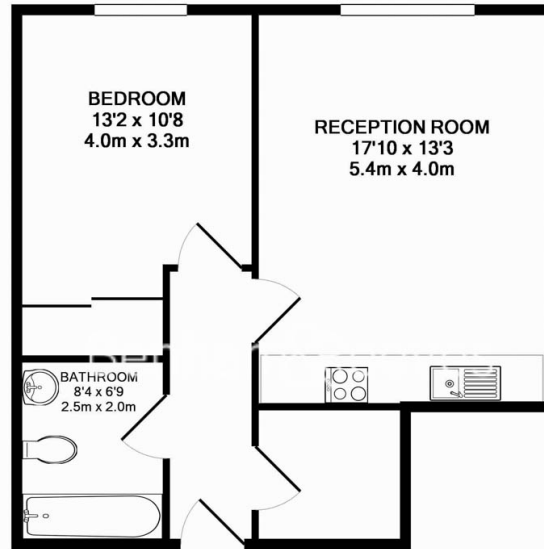

Benham & Reeves

Drummond Way, Islington, N1

£508 per week, £2,200 per month + fees

www.benhams.com

GORE HOUSE, DRUMMOND WAY BARNSBURY PLACE, N1
TOTAL APPROX. FLOOR AREA 535 SQ.FT. (49.7 SQ.M.)

Whilst every attempt has been made to ensure the accuracy of the floor plan contained here, measurements of doors, windows, rooms and any other items are approximate and no responsibility is taken for any error, omission, or mis-statement. This plan is for illustrative purposes only and should be used as such by any prospective purchaser. The services, systems and appliances shown have not been tested and no guarantee as to their operability or efficiency can be given
Made with Metropix ©2014