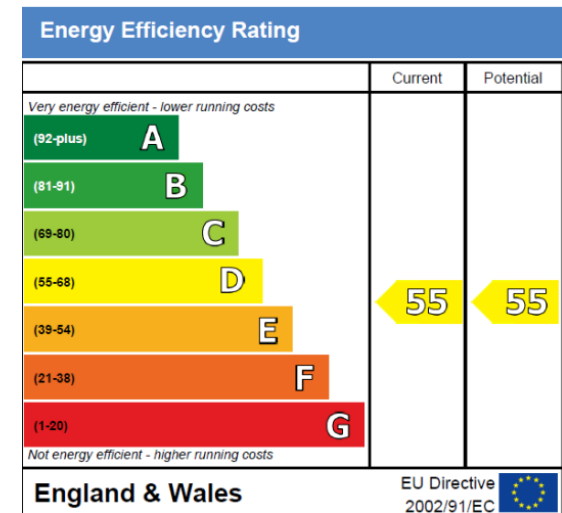

# Drummond Way, Islington, N1

£508 per week, £2,200 per month + fees

www.benhams.com

GORE HOUSE, DRUMMOND WAY BARNSBURY PLACE, N1  
TOTAL APPROX. FLOOR AREA 535 SQ.FT. (49.7 SQ.M.)

Whilst every attempt has been made to ensure the accuracy of the floor plan contained here, measurements of doors, windows, rooms and any other items are approximate and no responsibility is taken for any error, omission, or mis-statement. This plan is for illustrative purposes only and should be used as such by any prospective purchaser. The services, systems and appliances shown have not been tested and no guarantee as to their operability or efficiency can be given  
Made with Metropix ©2014