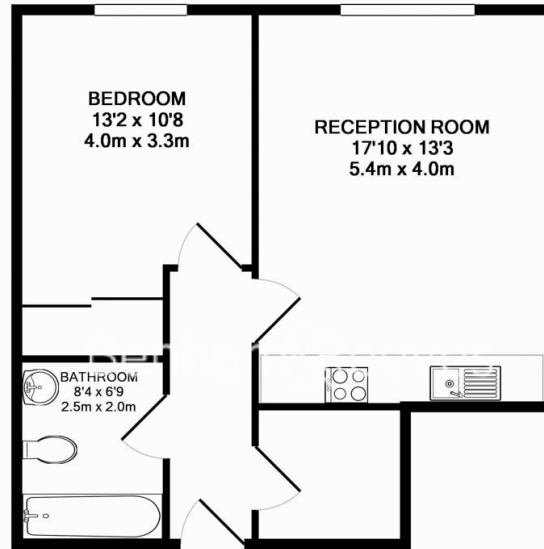

# Drummond Way, Islington, N1

£508 per week, £2,200 per month + fees

www.benhams.com

GORE HOUSE, DRUMMOND WAY BARNSBURY PLACE, N1  
TOTAL APPROX. FLOOR AREA 535 SQ.FT. (49.7 SQ.M.)

Whilst every attempt has been made to ensure the accuracy of the floor plan contained here, measurements of doors, windows, rooms and any other items are approximate and no responsibility is taken for any error, omission, or mis-statement. This plan is for illustrative purposes only and should be used as such by any prospective purchaser. The services, systems and appliances shown have not been tested and no guarantee as to their operability or efficiency can be given  
Made with Metropix ©2014