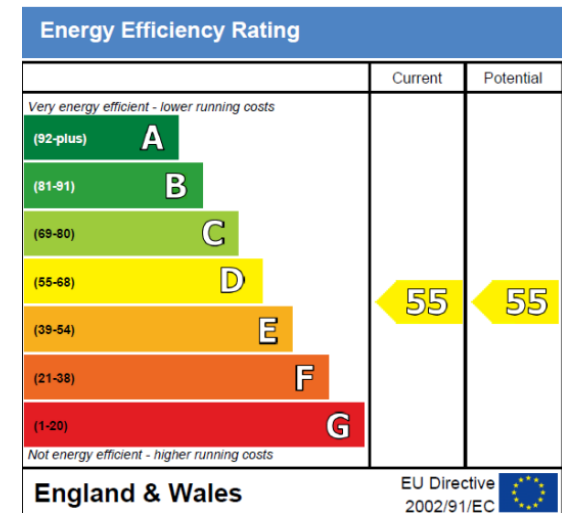

Benham & Reeves

Drummond Way, Islington, N1

£508 per week, £2,200 per month + fees

www.benhams.com

GORE HOUSE, DRUMMOND WAY BARNSBURY PLACE, N1
TOTAL APPROX. FLOOR AREA 535 SQ.FT. (49.7 SQ.M.)

Whilst every attempt has been made to ensure the accuracy of the floor plan contained here, measurements of doors, windows, rooms and any other items are approximate and no responsibility is taken for any error, omission, or mis-statement. This plan is for illustrative purposes only and should be used as such by any prospective purchaser. The services, systems and appliances shown have not been tested and no guarantee as to their operability or efficiency can be given
Made with Metropix ©2014