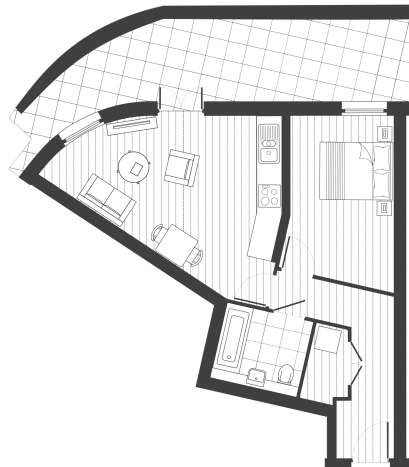

Islington Square, Islington, N1

£647 per week, £2,804 per month + fees

www.benhams.com

1st Floor

LIVING/DINING	5.06 x 3.47m	16'6" x 11'4"
KITCHEN	4.90 x 1.36m	16'1" x 4'5"
BEDROOM 1	4.31 x 2.70m	14'14" x 8'9"
TOTAL	49.5 SQ M	533 SQ FT
BALCONY	1.84 x 8.09m	6'1" x 26'5"

Score	Energy rating	Current	Potential
92+	A		
81-91	B	81 | B	81 | B
69-80	C		
55-68	D		
39-54	E		
21-38	F		
1-20	G		

London branches open six days a week Mon - Sat

Canary Wharf | City | Colindale | Dartmouth Park | Ealing | Fulham
Hammersmith | Hampstead | Highgate | Hyde Park | Kensington | Kew
Knightsbridge | Nine Elms | Shoreditch | Southall | Surrey Quays
Wapping | Wembley | White City | Woolwich

International offices

China | Hong Kong SAR | India | Indonesia | Qatar | Malaysia | Middle East | Pakistan
Singapore | South Africa | Thailand | Turkey