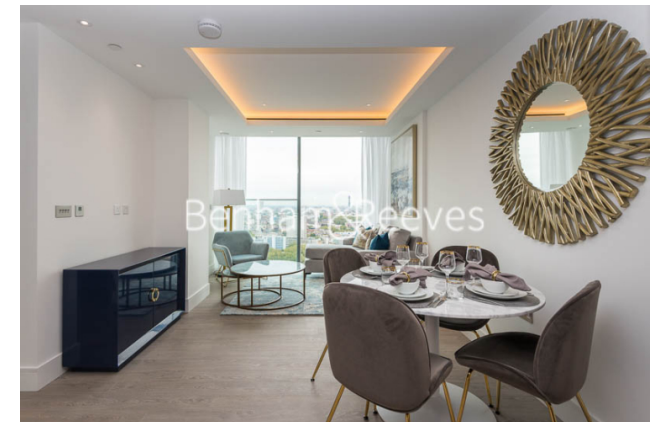

2 Bedrooms   1 Bathroom   Furnished

A higher floor luxury apartment with good onsite amenities and exceptional views, situated in one of the newest landmark buildings in Central London. Well-located with easy access from Old Street and Angel Stations.

Please [click here](#) for full detail

Property features

2 Bedrooms 1 Bathroom | Brand New Open Plan Kitchen With High Brand Appliances | Beautifully Fully Furnished | Underfloor Heating, Comfort Cooling, Ventilation System | Excellent view of London | EPC-B | 24 Hour Concierge, Lift, Residents Exclusive Gym | Yoga Studio, 20m Swimming Pool, Jacuzzi, Sauna And Co Workin | Easy Access To City And Islington High Street | Angel Station/ Old Street Station

For more information about this property,
please call our Shoreditch branch on

020 3868 5733

Redress & Client Money Protection :

Benham and Reeves are members of The Property Ombudsman redress scheme and have Client Money protection with ARLA Propertymark. You can find more information on our website at <https://www.benhams.com/membership/>

Benham & Reeves