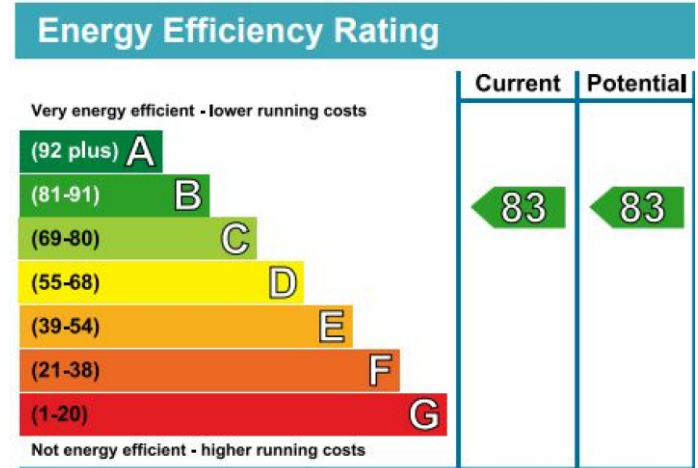

City Road, Islington, EC1V

£923 per week, £4,000 per month + fees

www.benhams.com

27th Floor

Approx gross internal area: 710sq/ft - 66sq/m

London branches open six days a week Mon - Sat

Canary Wharf | City | Colindale | Dartmouth Park | Ealing | Fulham
Hammersmith | Hampstead | Highgate | Hyde Park | Kensington | Kew
Knightsbridge | Nine Elms | Shoreditch | Southall | Surrey Quays
Wapping | Wembley | White City | Woolwich

International offices

China | Hong Kong SAR | India | Indonesia | Qatar | Malaysia | Middle East | Pakistan
Singapore | South Africa | Thailand | Turkey