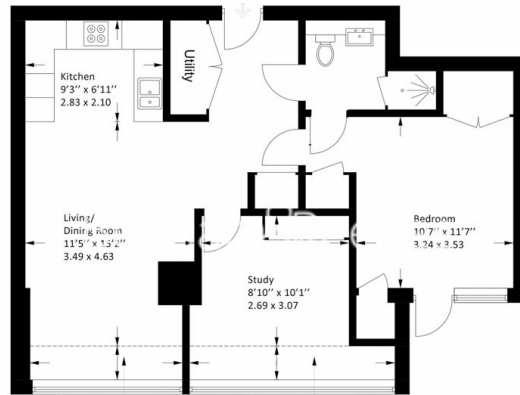

City Road, Islington, EC1V

£923 per week, £4,000 per month + fees

www.benhams.com

27th Floor

Approx gross internal area: 710sq/ft - 66sq/m

London branches open six days a week Mon - Sat

Canary Wharf | City | Colindale | Dartmouth Park | Ealing | Fulham
Hammersmith | Hampstead | Highgate | Hyde Park | Kensington | Kew
Knightsbridge | Nine Elms | Shoreditch | Southall | Surrey Quays
Wapping | Wembley | White City | Woolwich

International offices

China | Hong Kong SAR | India | Indonesia | Qatar | Malaysia | Middle East | Pakistan
Singapore | South Africa | Thailand | Turkey