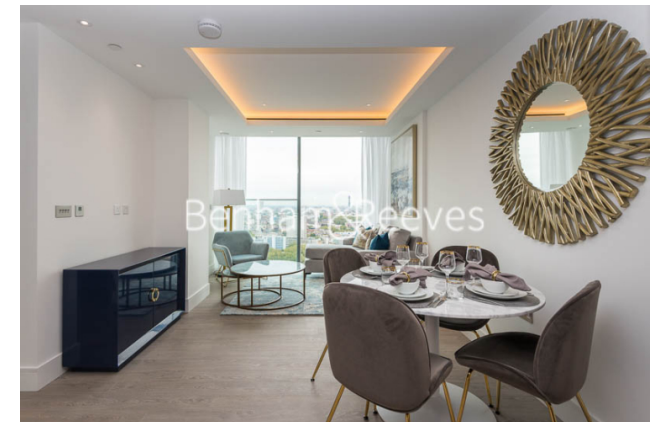

## Property features

**2 Bedrooms 1 Bathroom | Brand New Open Plan Kitchen With High Brand Appliances | Beautifully Fully Furnished | Underfloor Heating, Comfort Cooling, Ventilation System | Excellent view of London | EPC-B | 24 Hour Concierge, Lift, Residents Exclusive Gym | Yoga Studio, 20m Swimming Pool, Jacuzzi, Sauna And Co Workin | Easy Access To City And Islington High Street | Angel Station/ Old Street Station**